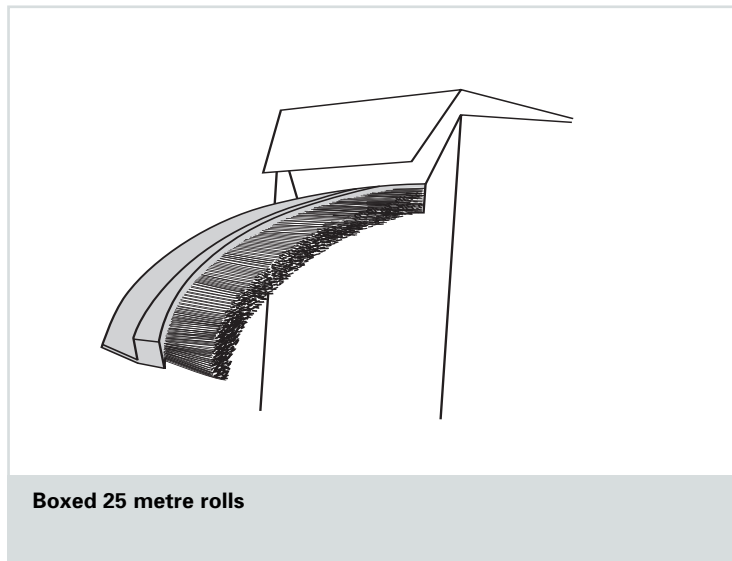

Roller shutter brush strip

RS12

Brush strip has been specifically designed for the side sealing of roller shutters. Supplied in 3m. lengths, it is easily cut and clipped onto the side guide channels (3mm. thick).