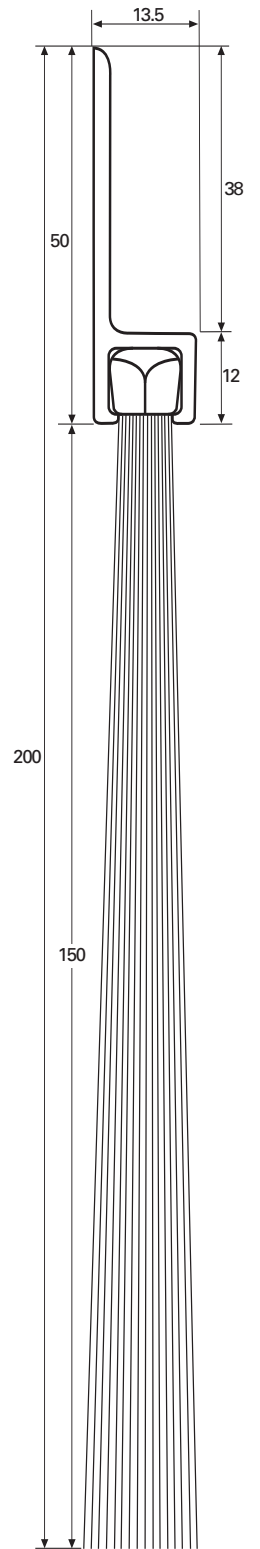

Brushprofile H (continued)

Scale 1:1 millimetres

Now Available H8.100

H8

H8.40

H8.60

H8.80

H8.120

H8.150