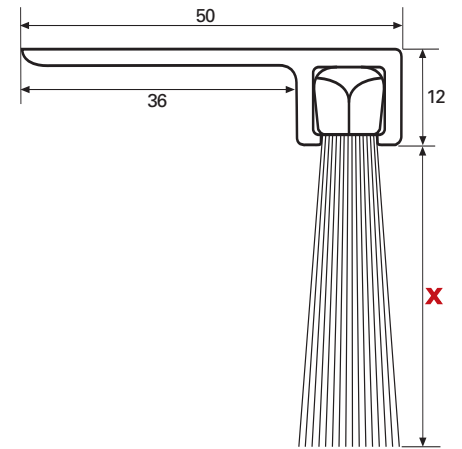

F8.40 X = 40

F8.100 X = 100

F8.60 X = 60

F8.120 X = 120

F8.80 X = 80

F8.150 X = 150