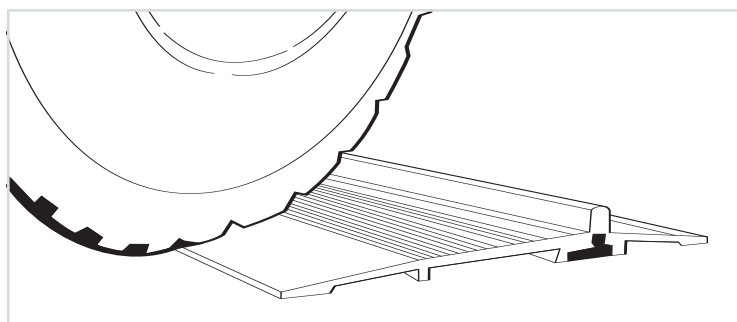

Industrial door threshold

RS13

The threshold bar solves many problems associated with poor floors in commercial and industrial buildings. For roller shutters, sectional doors and hinged doors where the bottom weatherseals are fitted, the extruded aluminium threshold provides a flat surface for the seal plus a weatherbar.