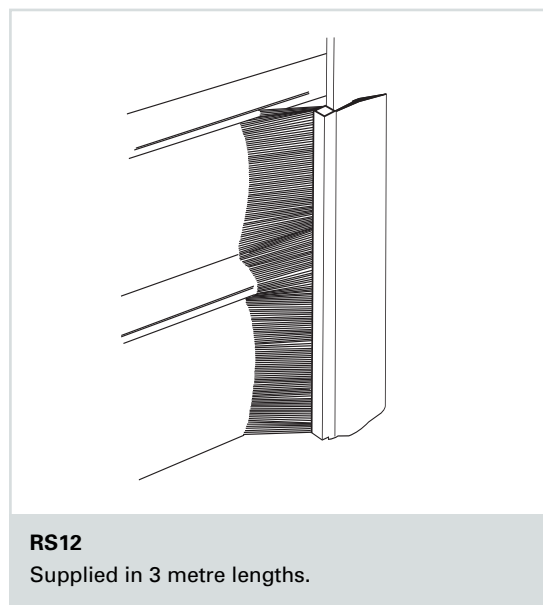

Roller shutter brush strip

RS12

Brush strip has been specifically designed for the side sealing of roller shutters. Supplied in 3m. lengths, it is easily cut and clipped onto the side guide channels (3mm. thick).

The brush provides an effective seal over the full height of the door and eliminates draughts, shaking and rattling. The brush carrier is extended, rigid PVC and the nylon brushes ensure long life.