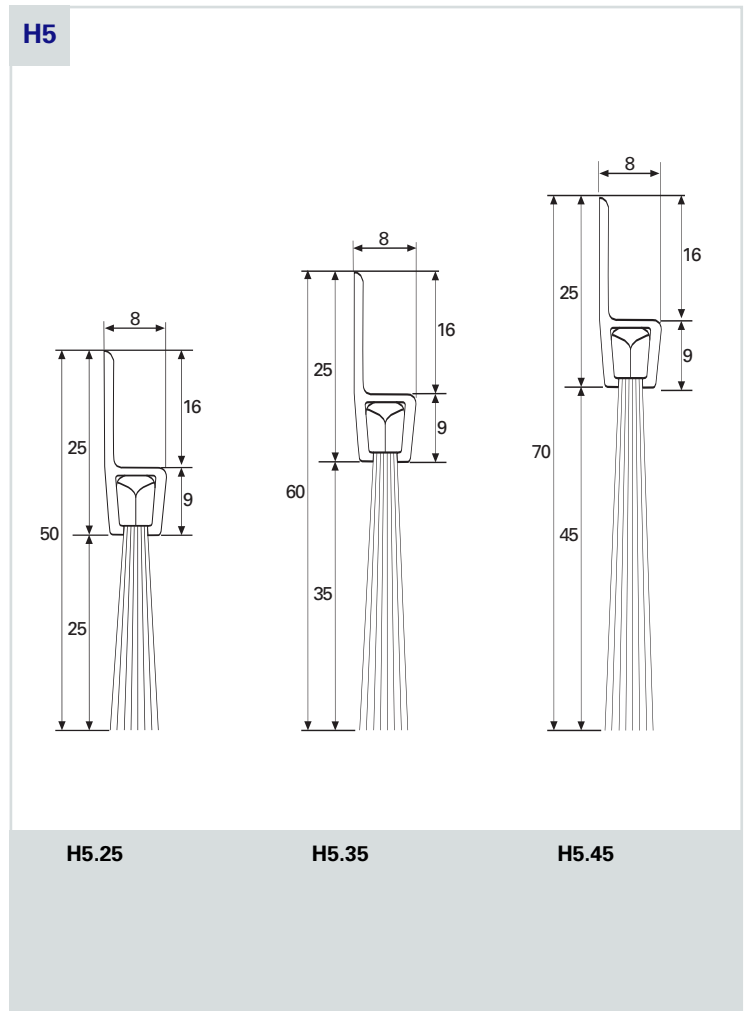

Brushprofile H

Scale 1:1 millimetres