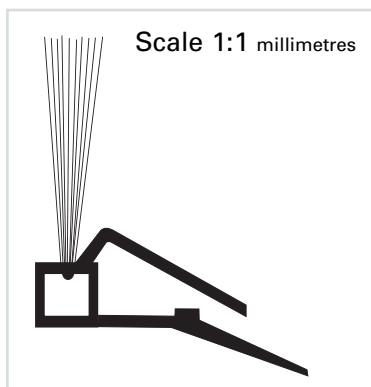

Roller shutter brush strip

RS12

Brush strip has been specifically designed for the side sealing of roller shutters. Supplied in 3m. lengths, it is easily cut and clipped onto the side guide channels (3mm. thick).

The brush provides an effective seal over the full height of the door and eliminates draughts, shaking and rattling. The brush carrier is extended, rigid PVC and the nylon brushes ensure long life.