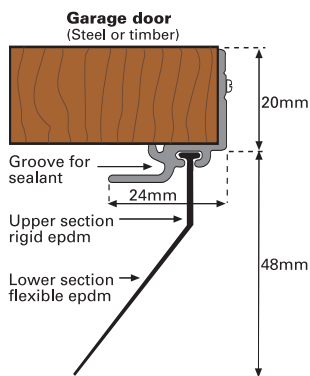

Garage door weatherseals

Two weatherseal systems for up and over garage doors which form an effective draught seal, stops dust, leaves and discourages insects and rodents.

Single door kit containing:

1 x 8ft seal retainer plus 1 x 8 ft EPDM seal and screws

Double door kit containing:

2 x 8ft seal retainers plus 1 x 16ft EPDM seal and screws

Features

- 1 Suitable for steel, timber and composite doors
- 2 Weather energised seal with a dual hardness blade which compensates for under door gaps up to 40mm. Aluminium (mill finish) seal retainer
- 3 Easy fit. Simply cut to length and screw to the door with the self piercing screws provided. No need to remove the door
- 4 Does not restrict the door movement

Garin - Internally fitted

Single door kit no. IN1M

Double door kit no. IN2M

Garex - Externally fitted

Single door kit no. EX1M

Double door kit no. EX2M

industrial
commercial
residential

Universal Hardware Direct UK Ltd
Unit 202 Kingspark Business Centre,
152 – 178 Kingston Road,
New Malden,
Surrey,
KT3 3ST
Tel: 020 8605 1087
Fax: 020 8605 1088
web: www.hardwaredirectuk.co.uk
Company Reg: 4582225