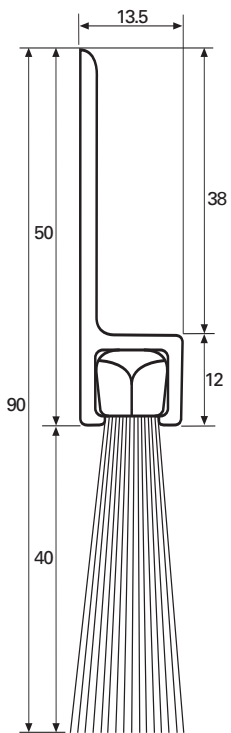

Brushprofile F

Scale 1:1 millimetres

F3

F3.14 X = 14

F3.24 X = 24

F3.34 X = 34

F5

F5.25 X = 25

Y 5.25 X = 25

Y 5.35 X = 35

Y 5.45 X = 45

Y8

Y 8.40 X = 40

Y 8.100 X = 100

Y 8.60 X = 60

Y 8.120 X = 120

Y 8.80 X = 80

Y 8.150 X = 150

Picture 1 Brush profile H used on cable ducting

Picture 2 Brush profile F used as a guide on a packaging machine

Picture 3 Brush profile Y used on roller shutters

Brushprofile H

Scale 1:1 millimetres

Brushprofile H (continued)

Scale 1:1 millimetres

Now Available H8.100

H8

H8.40

H8.60

H8.80