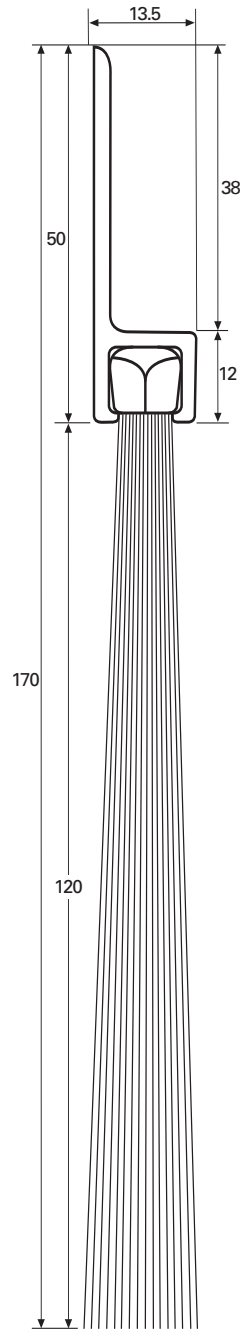

Brushprofile F

Scale 1:1 millimetres

F3

F3.14 X = 14

F3.24 X = 24

F3.34 X = 34

F5

F5.25 X = 25

F8.150 X = 150

Brushprofile Y

Scale 1:1 millimetres

Y3

Y 3.14 X = 14

Y 3.24 X = 24

Y 3.34 X = 34

Y5

Y 8.80 X = 80

Y 8.150 X = 150

Picture 1 Brush profile H used on cable ducting

Picture 2 Brush profile F used as a guide on a packaging machine

Picture 3 Brush profile Y used on roller shutters

Brushprofile H

Scale 1:1 millimetres

Brushprofile H (continued)

Scale 1:1 millimetres

Now Available H8.100

H8

H8.40

H8.60

H8.80