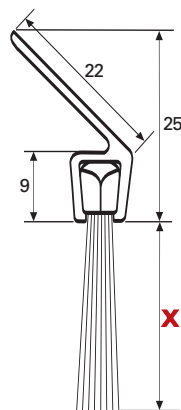

Brushprofile F

Scale 1:1 millimetres

F3

F3.14 X = 14

F3.24 X = 24

F3.34 X = 34

F5

F5.25 X = 25

F8.150 X = 150

Brushprofile Y

Scale 1:1 millimetres

Y3

Y 3.14 X = 14

Y 3.24 X = 24

Y 3.34 X = 34

Y5

Y 5.25 X = 25

Y 5.35 X = 35

Y 5.45 X = 45

Y8

Y 8.40 X = 40

Y 8.100 X = 100

Y 8.60 X = 60

Y 8.120 X = 120

Y 8.80 X = 80

Y 8.150 X = 150

Picture 1 Brush profile H used on cable ducting

Picture 2 Brush profile F used as a guide on a packaging machine

Picture 3 Brush profile Y used on roller shutters

Brushprofile H