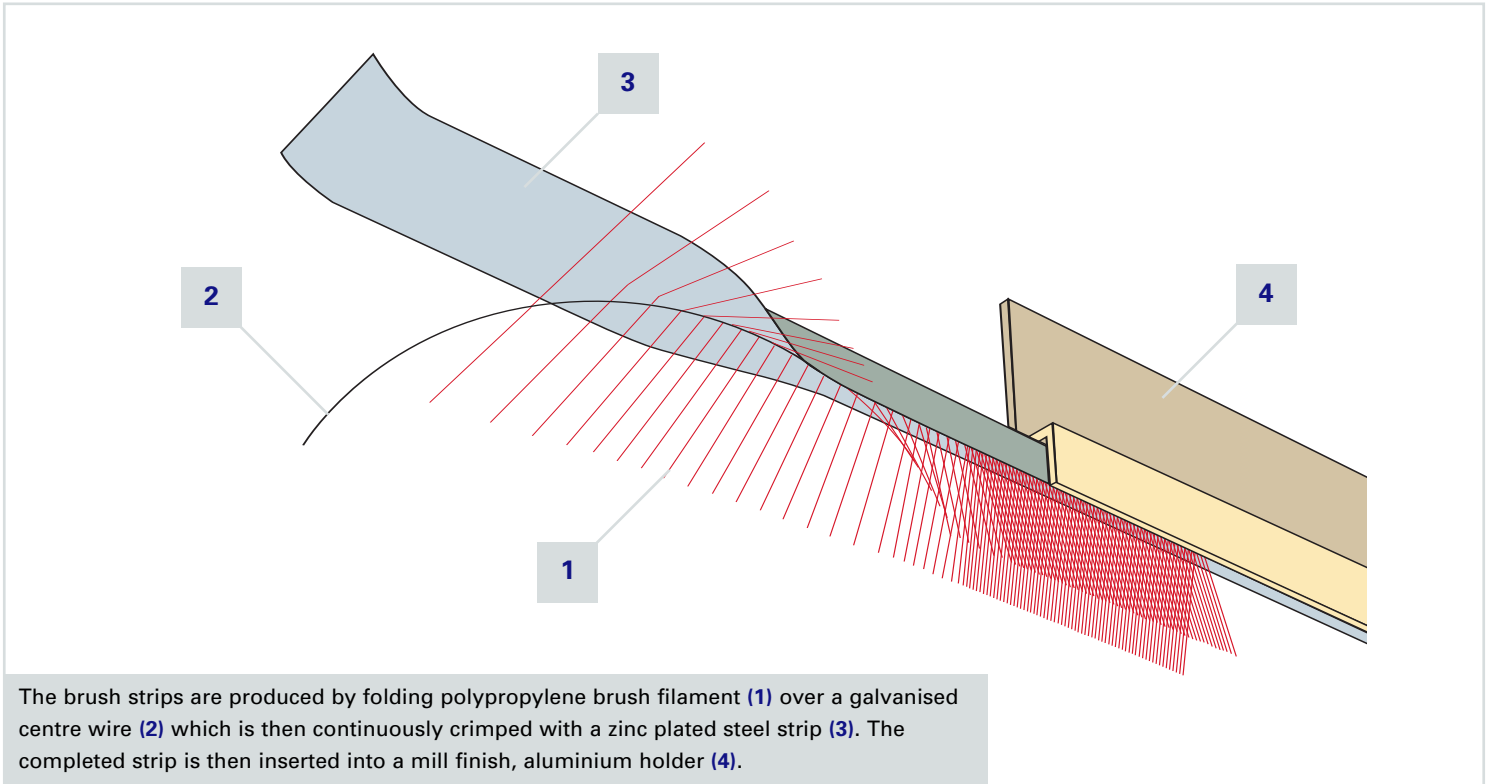

industrial
commercial
residential

Brush strip

A complete range of brush strips plus garage door weatherseals

Brush strip

Brush strip can be used for an infinite variety of applications, including sealing against air, light, dust and sound. They can also be fitted as guides and retainers.

All strips are 3m long with various brush lengths and the aluminium holders are available in 3 profiles; **F**, **Y** and **H**.

The brush strips described on pages 2 to 5 of the catalogue are manufactured by Tribollet S.A.S of France who hold ISO 9002 (1994) quality control certificate no. QUAL/1996/5358a