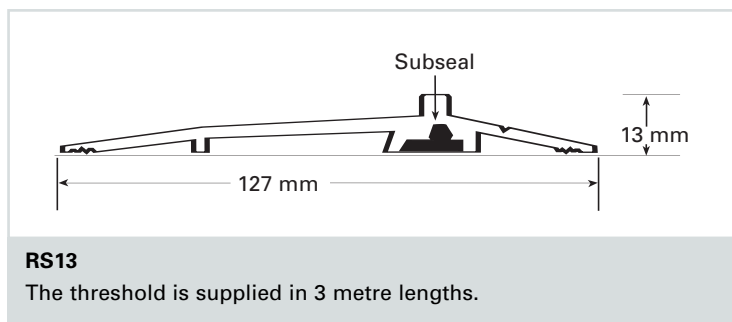

Industrial door threshold

RS13

The threshold bar solves many problems associated with poor floors in commercial and industrial buildings. For roller shutters, sectional doors and hinged doors where the bottom weatherseals are fitted, the extruded aluminium threshold provides a flat surface for the seal plus a weatherbar.