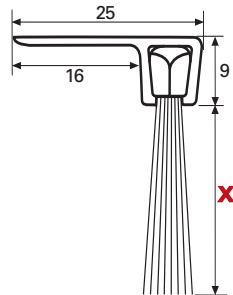

Brushprofile F

Scale 1:1 millimetres

F3

F3.14 X = 14

F3.24 X = 24

F3.34 X = 34

F5

F5.25 X = 25

F5.35 X = 35

F5.45 X = 45

F8

F8.40 X = 40

F8.100 X = 100

F8.60 X = 60

F8.120 X = 120

F8.80 X = 80

F8.150 X = 150

Brushprofile Y

Scale 1:1 millimetres

Y3

Y 3.14 X = 14

Y 3.24 X = 24

Y 3.34 X = 34

Y5