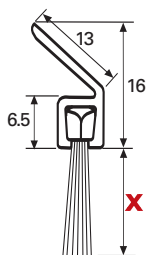

Brushprofile F

Scale 1:1 millimetres

F3

F3.14 X = 14

F3.24 X = 24

F3.34 X = 34

F5

F5.25 X = 25

F5.35 X = 35

F5.45 X = 45

F8

F8.40 X = 40

F8.100 X = 100

F8.60 X = 60

F8.120 X = 120

F8.80 X = 80

F8.150 X = 150

Brushprofile Y

Scale 1:1 millimetres

Y3

Y 3.14 X = 14

Y 3.24 X = 24

Y 3.34 X = 34

Y5