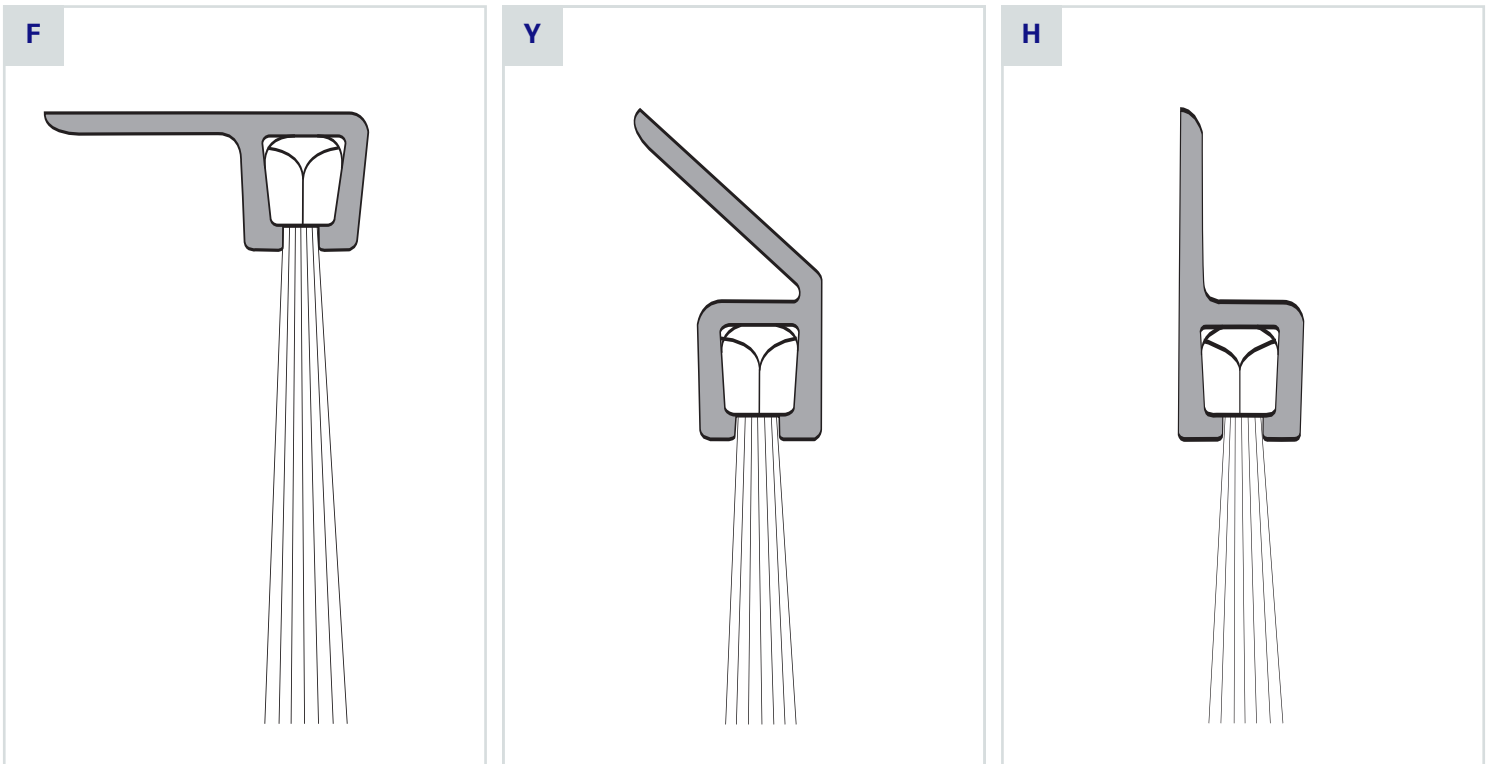

industrial
commercial
residential

Brush strip

A complete range of brush strips plus garage door weatherseals

Brush strip

Brush strip can be used for an infinite variety of applications, including sealing against air, light, dust and sound. They can also be fitted as guides and retainers.

All strips are 3m long with various brush lengths and the aluminium holders are available in 3 profiles; **F**, **Y** and **H**.

The brush strips described on pages 2 to 5 of the catalogue are manufactured by Tribollet S.A.S of France who hold ISO 9002 (1994) quality control certificate no. QUAL/1996/5358a