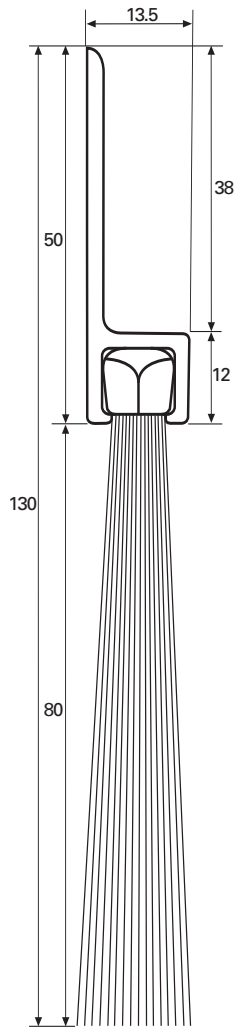

Brushprofile H (continued)

Scale 1:1 millimetres

Now Available H8.100

H8

H8.40

H8.60

H8.80

H8.120

H8.150