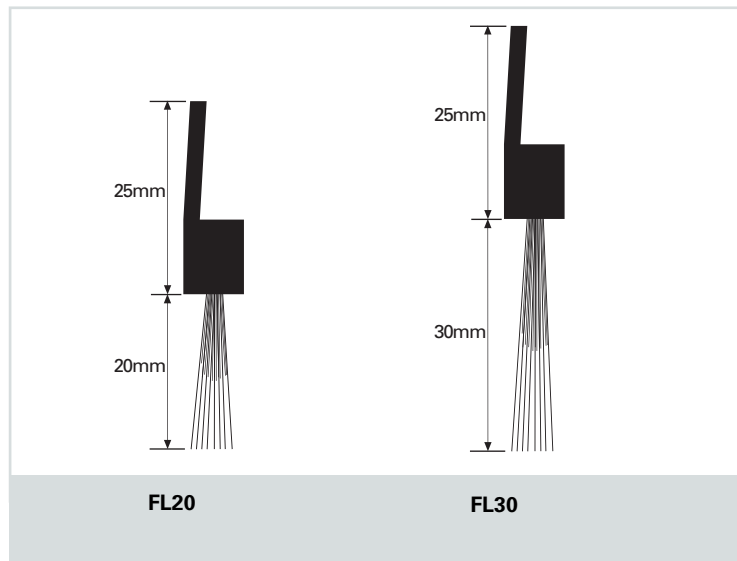

Y 8.80 X = 80

Y 8.150 X = 150

Picture 1 Brush profile H used on cable ducting

Picture 2 Brush profile F used as a guide on a packaging machine

Picture 3 Brush profile Y used on roller shutters

Brushprofile H

Scale 1:1 millimetres

Brushprofile H (continued)

Scale 1:1 millimetres

Now Available H8.100

H8

H8.40

H8.60

H8.80

H8.120

H8.150

Flexible brush strip

Flexibrush is produced by moulding the brush filament into a strong but flexible PVC brush holder. Available in two brush lengths 'Flexibrush' is supplied in boxed 25 metre rolls