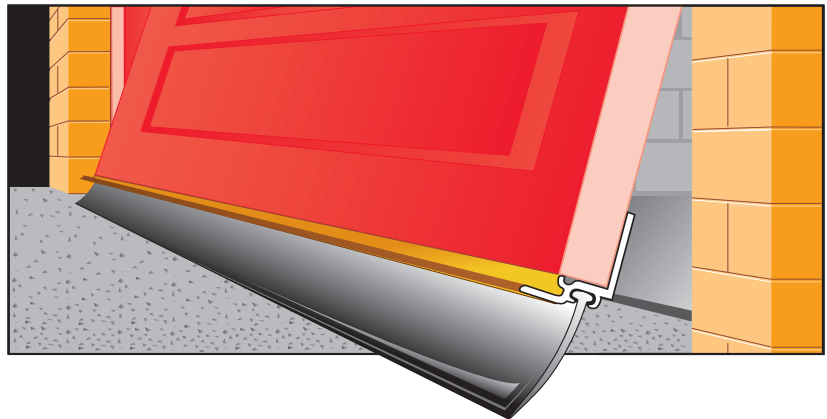

Garage door weatherseals

Two weatherseal systems for up and over garage doors which form an effective draught seal, stops dust, leaves and discourages insects and rodents.

Single door kit containing:

1 x 8ft seal retainer plus 1 x 8 ft EPDM seal and screws

Double door kit containing:

2 x 8ft seal retainers plus 1 x 16ft EPDM seal and screws

Features

1. 1 Suitable for steel, timber and composite doors
2. 2 Weather energised seal with a dual hardness blade which compensates for under door gaps up to 40mm. Aluminium (mill finish) seal retainer
3. 3 Easy fit. Simply cut to length and screw to the door with the self piercing screws provided. No need to remove the door
4. 4 Does not restrict the door movement

Garin - Internally fitted

Single door kit no. IN1M

Double door kit no. IN2M