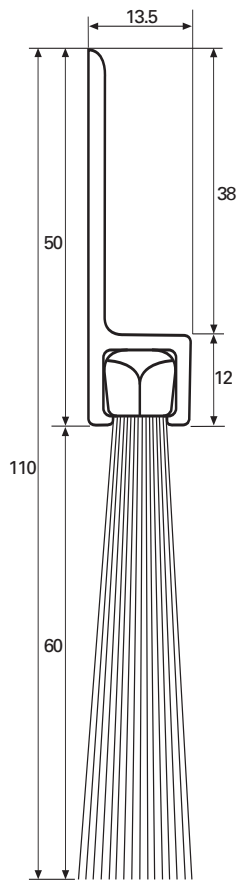

Brushprofile F

Scale 1:1 millimetres

F3

F3.14 X = 14

F3.24 X = 24

F3.34 X = 34

F5

F5.25 X = 25

F8.150 X = 150

Brushprofile Y

Scale 1:1 millimetres

Y3

Y 3.14 X = 14

Y 3.24 X = 24

Y 3.34 X = 34

Y5

Y 5.25 X = 25

Y 5.35 X = 35

Y 5.45 X = 45

Y8

Y 8.40 X = 40

Y 8.100 X = 100

Y 8.60 X = 60

Y 8.120 X = 120

Scale 1:1 millimetres

Brushprofile H (continued)

Scale 1:1 millimetres

Now Available H8.100

H8

H8.40

H8.60

H8.80