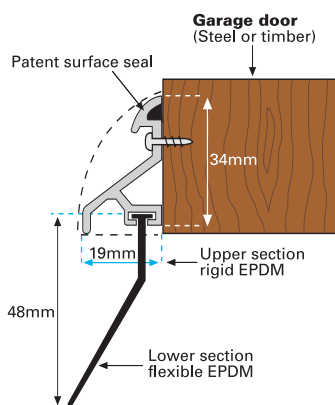

Double door kit containing:

2 x 8ft seal retainers plus 1 x 16ft EPDM seal and screws

Features

- 1 Suitable for steel, timber and composite doors
- 2 Weather energised seal with a dual hardness blade which compensates for under door gaps up to 40mm. Aluminium (mill finish) seal retainer
- 3 Easy fit. Simply cut to length and screw to the door with the self piercing screws provided. No need to remove the door
- 4 Does not restrict the door movement

Garin - Internally fitted

Single door kit no. IN1M

Double door kit no. IN2M

Garex - Externally fitted

Single door kit no. EX1M

Double door kit no. EX2M

industrial
commercial
residential

Universal Hardware Direct UK Ltd
Unit 202 Kingspark Business Centre,
152 – 178 Kingston Road,
New Malden,
Surrey,
KT3 3ST
Tel: 020 8605 1087
Fax: 020 8605 1088
web: www.hardwaredirectuk.co.uk
Company Reg: 4582225