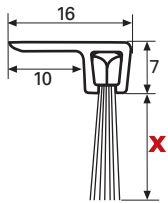

All strips are 3m long with various brush lengths and the aluminium holders are available in 3 profiles; **F**, **Y** and **H**.

The brush strips described on pages 2 to 5 of the catalogue are manufactured by Tribollet S.A.S of France who hold ISO 9002 (1994) quality control certificate no. QUAL/1996/5358a

Brushprofile F

Scale 1:1 millimetres

F3

F3.14 X = 14

F3.24 X = 24

F3.34 X = 34

F5

F5.25 X = 25

F8.150 X = 150

Brushprofile Y

Scale 1:1 millimetres

Y3

Y 3.14 X = 14

Y 3.24 X = 24

Y 3.34 X = 34

Y5