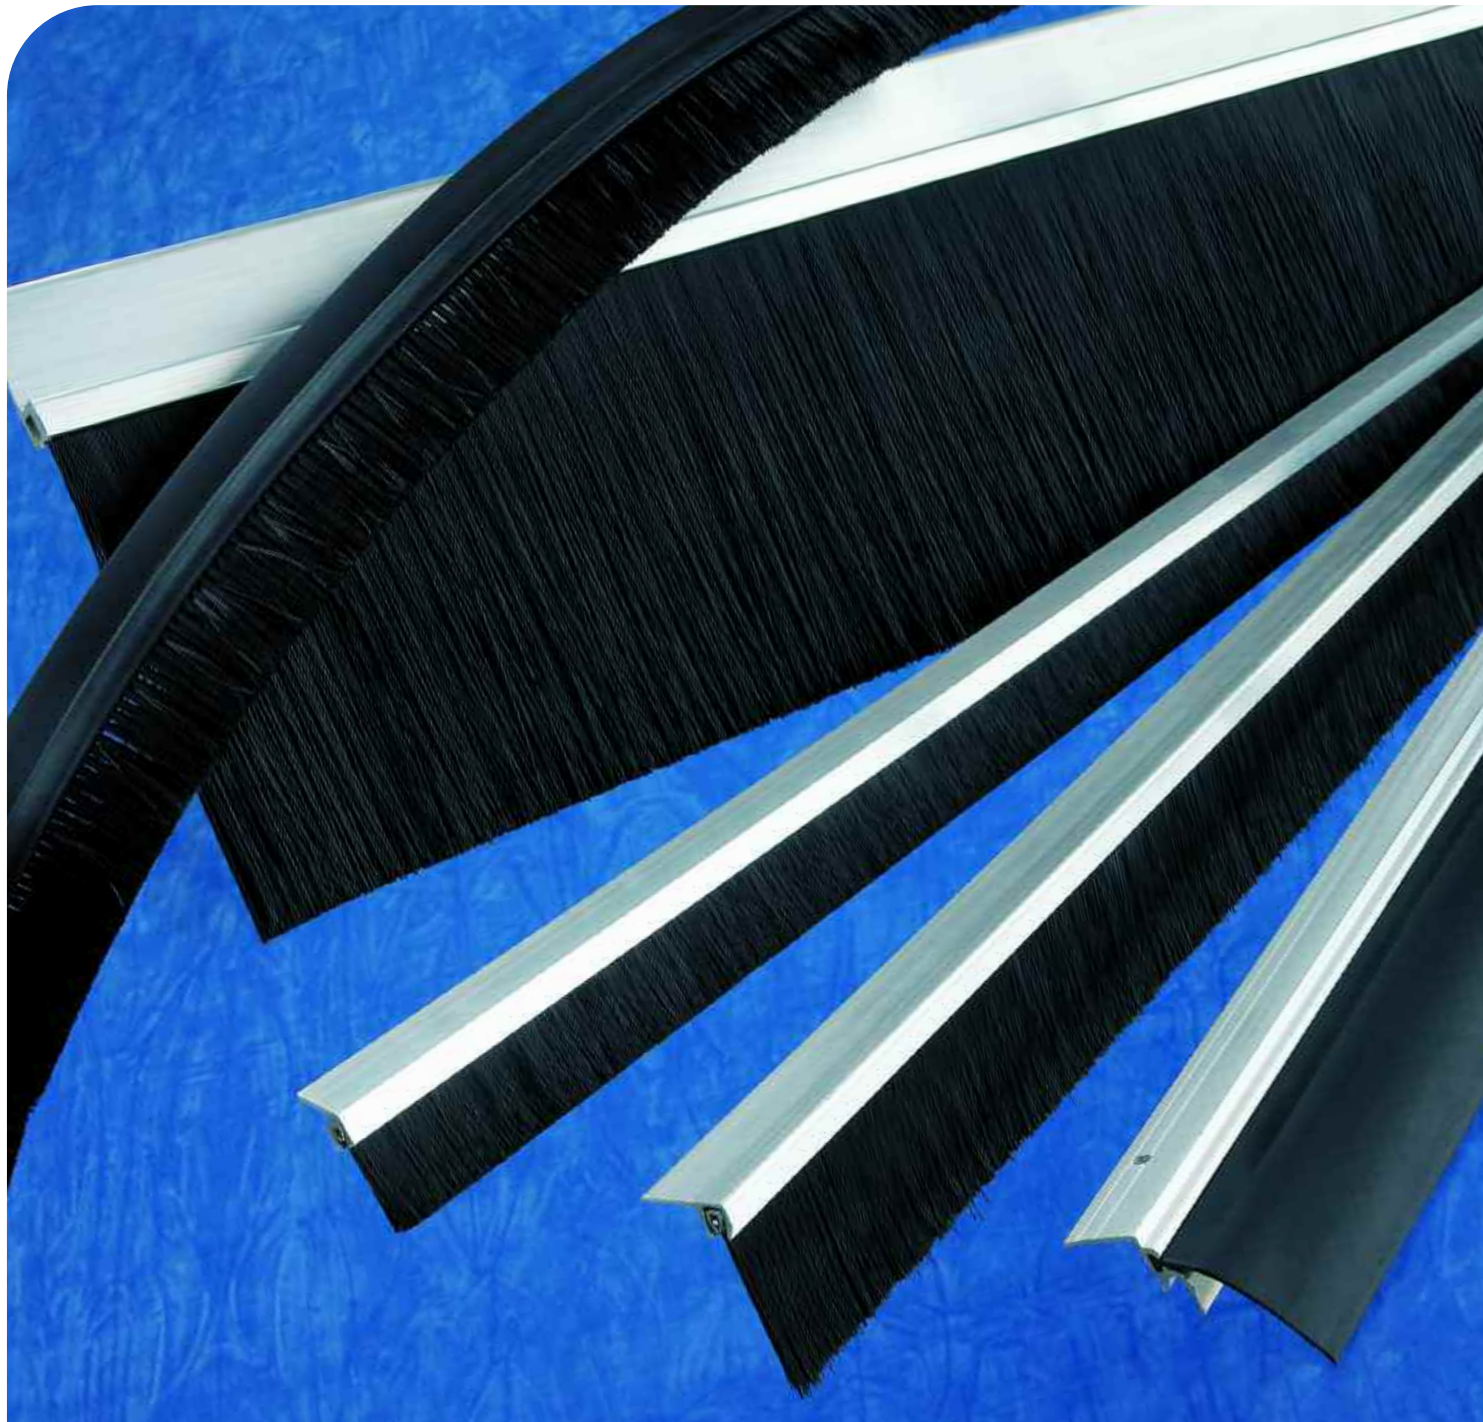

industrial
commercial
residential

Brush strip

A complete range of brush strips plus garage door weatherseals

Brush strip

Brush strip can be used for an infinite variety of applications, including sealing against air, light, dust and sound. They can also be fitted as guides and retainers.