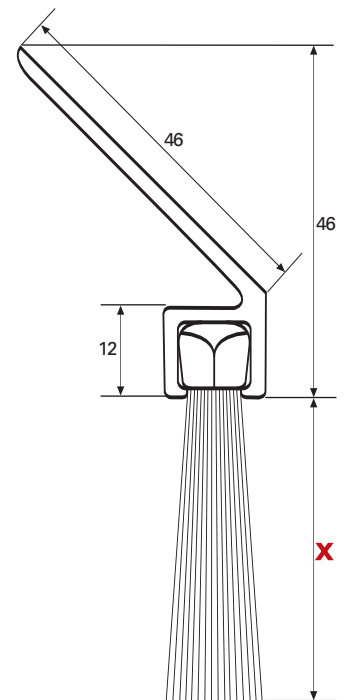

F5.35 X = 35

F5.45 X = 45

F8

F8.40 X = 40

F8.100 X = 100

F8.60 X = 60

F8.120 X = 120

F8.80 X = 80

F8.150 X = 150

Brushprofile Y

Scale 1:1 millimetres

Y3

Y 3.14 X = 14

Y 3.24 X = 24

Y 3.34 X = 34

Y5

Y 5.25 X = 25

Y 5.35 X = 35

Y 5.45 X = 45

Y8

Y 8.40 X = 40

Y 8.100 X = 100

Y 8.60 X = 60

Y 8.120 X = 120

Y 8.80 X = 80

Y 8.150 X = 150

Picture 1 Brush profile H used on cable ducting

Picture 2 Brush profile F used as a guide on a packaging machine

Picture 3 Brush profile Y used on roller shutters

Brushprofile H