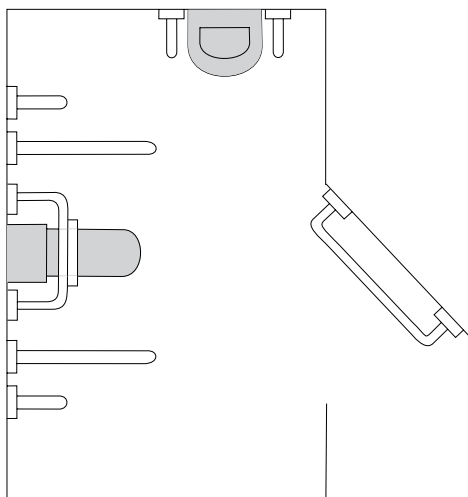

Peninsular

Hinged Grabrail
Vertical Grabrail