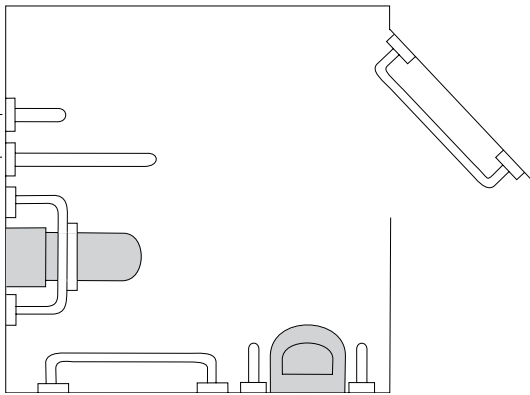

Corner

Vertical Grabrail
Hinged Grabrail