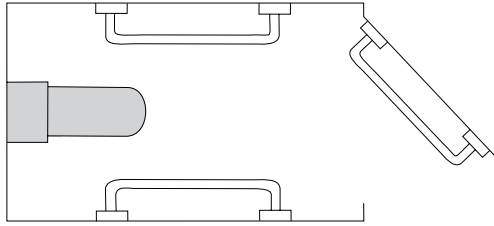

Polished Stainless Steel

White

Blue

P80 – Hinged Grabrail

32mm dia x 600mm

Base size: 120mm x 280mm

Available finishes: White

Blue

P81 – Cushioned Back Rest

32mm dia x 400mm width

Cushion size: 140mm x 280mm

Projection: 240mm

Available finishes: White

Blue

Document M Scenarios

Compartment

Corner

Vertical Grabrail
Hinged Grabrail

Peninsular

Hinged Grabrail
Vertical Grabrail

Stylishly Simple

Access Hardware Ltd

Green Lane Studley Warwickshire B80 7EY

Tel: 01527 852 948 Fax: 01527 854 192