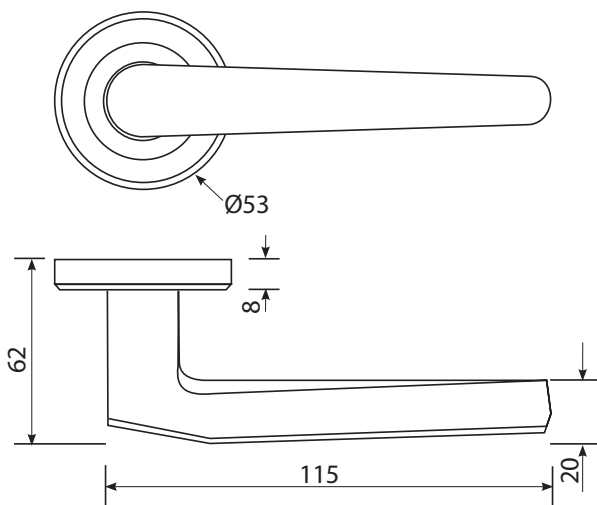

Pull Handles: Single bolt through, single face fix, and bolt through back to back pair.

Spindles

Levers: 8mm x 100mm grub screw

Bathroom

Turns: 5mm x 60mm

Levers

C2008 **Lever on Round Rose**

Solid lever on sprung covered rose.

Finish: DSS

Levers

C3108 Lever on Round Rose

Lever on sprung covered rose.

Suitable for light commercial and residential use.

Bolt through fittings & wood screws supplied.

Finish: DSS

Levers

C3208 **Lever on Round Rose**

Lever on sprung covered rose.

Suitable for light commercial
and residential use.

Bolt through fittings &
wood screws supplied.

Finish: DSS

Escutcheon

C8308 Standard Keyhole Escutcheon