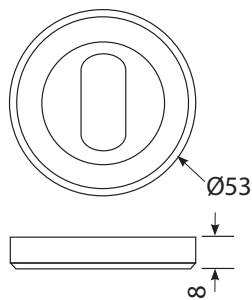

C3208 **Lever on Round Rose**

Lever on sprung covered rose.

Suitable for light commercial
and residential use.

Bolt through fittings &
wood screws supplied.

Finish: DSS

Escutcheon

C8308 Standard Keyhole Escutcheon

Finish: DSS

C8408 Oval Cylinder Escutcheon

Finish: DSS

C8508 Euro Profile Cylinder Escutcheon

Finish: DSS

Turn & Release Indicators

C9608
Bathroom Snib and
Release Indicator

Finish: DSS