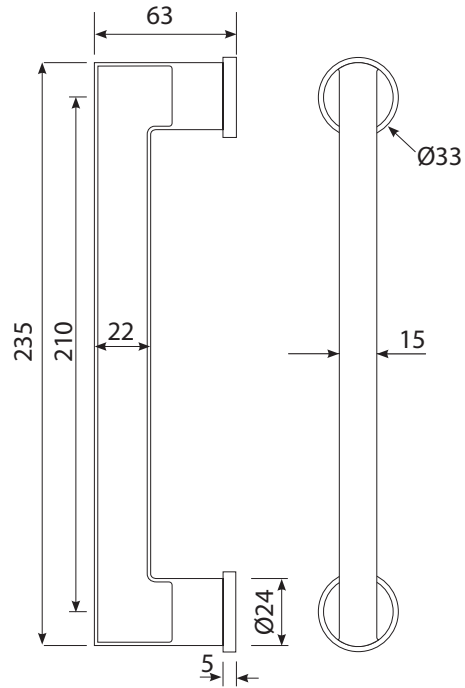

Pull Handles: Single bolt through, single face fix, and bolt through back to back pair.

Spindles

Levers: 8mm x 100mm grub screw

Bathroom

Turns: 5mm x 60mm

Levers

C2008 **Lever on Round Rose**

Solid lever on sprung covered rose.

P221 Solid Pull Handle

235mm solid pull handle

Single bolt through

Suitable for heavy commercial and residential use.

Finish: DSS

P223 Solid Pull Handle

As above

Back to back pair