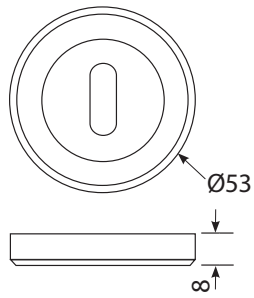

C3208 **Lever on Round Rose**

Lever on sprung covered rose.

Suitable for light commercial
and residential use.

Bolt through fittings &
wood screws supplied.

Finish: DSS

Escutcheon

C8308 Standard Keyhole Escutcheon

Finish: DSS

C8408 Oval Cylinder Escutcheon

Finish: DSS

C8508 Euro Profile Cylinder Escutcheon

Finish: DSS

Turn & Release Indicators

C9608
Bathroom Snib and
Release Indicator

Finish: DSS