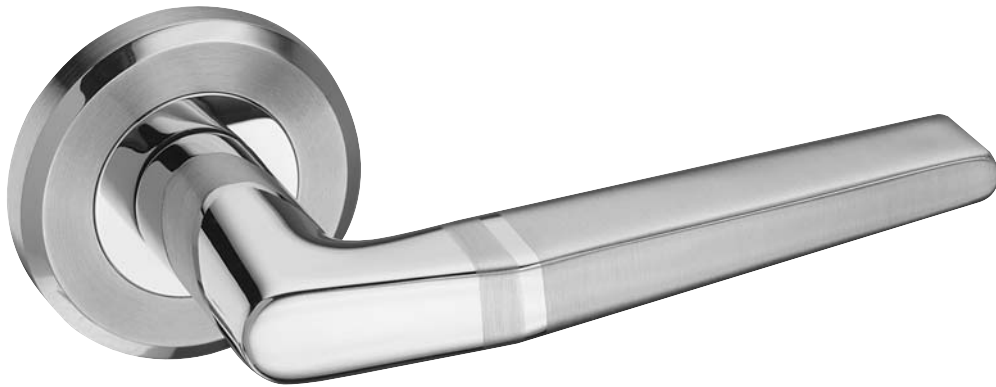

Material

Marine grade 316 stainless steel having high corrosion resistance.

Suitable for most applications including polluted, coastal or chloride environments such as swimming pools.

Finish

DSS - Duo Stainless Steel (Mixed etched and polished finish)

Bolt through fittings & wood screws supplied.

Finish: DSS

Levers

C3008 **Lever on Round Rose**

Lever on sprung covered rose.

Suitable for light commercial
and residential use.

Bolt through fittings &
wood screws supplied.

Finish: DSS

Levers

C3108 Lever on Round Rose

Lever on sprung covered rose.

Suitable for light commercial and residential use.

Bolt through fittings & wood screws supplied.

Finish: DSS

Levers

C3208 **Lever on Round Rose**

Lever on sprung covered rose.

Suitable for light commercial
and residential use.

Bolt through fittings &
wood screws supplied.

Finish: DSS

Escutcheon

C8308 Standard Keyhole Escutcheon