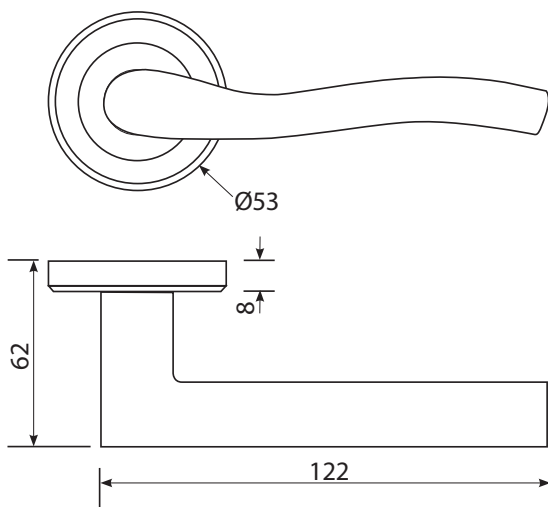

Pull Handles: Single bolt through, single face fix, and bolt through back to back pair.

Spindles

Levers: 8mm x 100mm grub screw

Bathroom

Turns: 5mm x 60mm

Levers

C2008 **Lever on Round Rose**

Solid lever on sprung covered rose.

Suitable for heavy commercial
and residential use.

Bolt through fittings supplied.

Finish: DSS

Levers

C2108 **Lever on Round Rose**

Solid lever on sprung covered rose.

Suitable for heavy commercial and residential use.

Bolt through fittings & wood screws supplied.

Finish: DSS

Levers

C3008 **Lever on Round Rose**

Lever on sprung covered rose.

Suitable for light commercial
and residential use.

Bolt through fittings &
wood screws supplied.