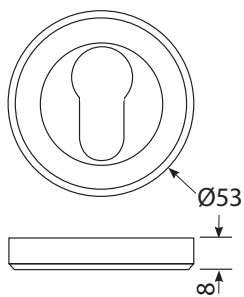

Pull Handles: Single bolt through, single face fix, and bolt through back to back pair.

Spindles

Levers: 8mm x 100mm grub screw

Bathroom

Turns: 5mm x 60mm

Levers

C2008 **Lever on Round Rose**

Solid lever on sprung covered rose.

Finish: DSS

C8408 Oval Cylinder Escutcheon

Finish: DSS

C8508 Euro Profile Cylinder Escutcheon

Finish: DSS

Turn & Release Indicators

C9608
Bathroom Snib and
Release Indicator

Finish: DSS

C9708
Disabled Bathroom Turn
and Release Indicator

Finish: DSS

Turn & Release

C9008
Bathroom Snib
and Release

Finish: DSS

Pull Handles

P201 Solid Pull Handle

235mm solid pull handle