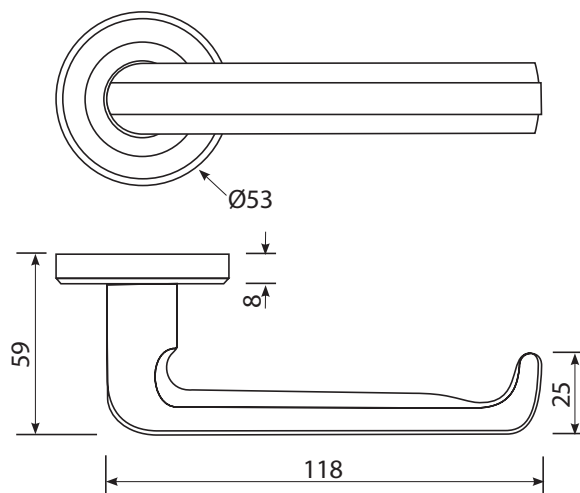

Levers

C2108 **Lever on Round Rose**

Solid lever on sprung covered rose.

Suitable for heavy commercial and residential use.

Bolt through fittings & wood screws supplied.

Finish: DSS