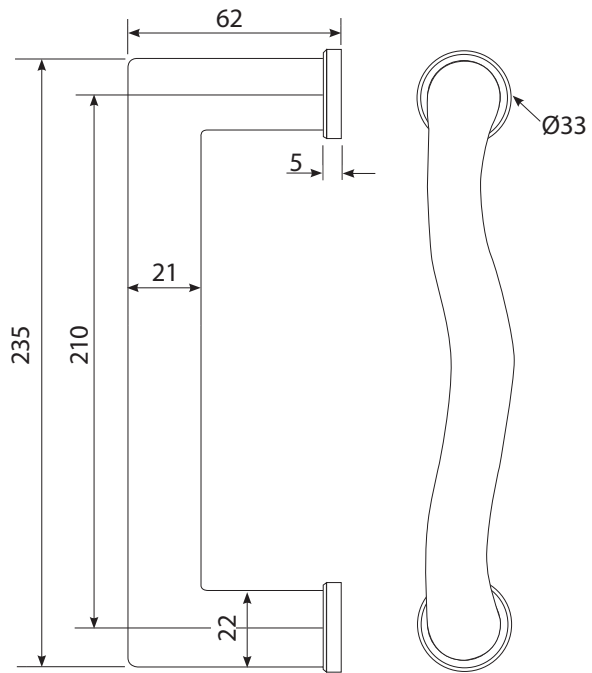

Pull Handles: Single bolt through, single face fix, and bolt through back to back pair.

Spindles

Levers: 8mm x 100mm grub screw

Bathroom

Turns: 5mm x 60mm

Levers

C2008 **Lever on Round Rose**

Solid lever on sprung covered rose.

C9708
Disabled Bathroom Turn
and Release Indicator

Finish: DSS

Turn & Release

C9008
Bathroom Snib
and Release

Finish: DSS

Pull Handles

P201 Solid Pull Handle

235mm solid pull handle