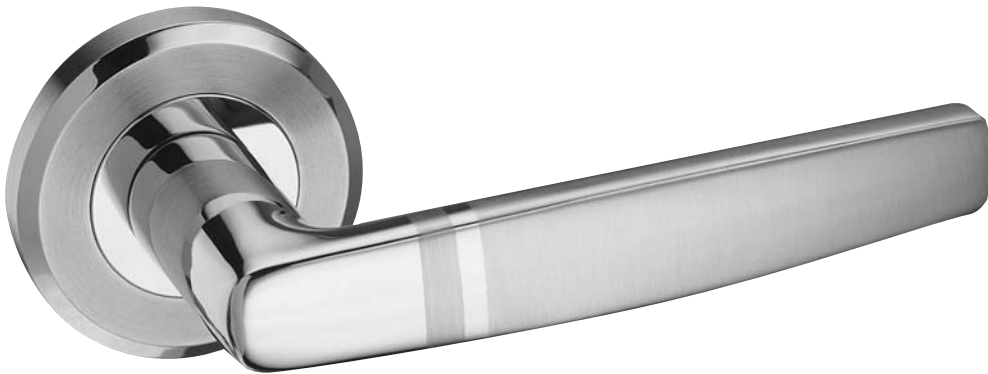

Suitable for heavy commercial
and residential use.

Bolt through fittings supplied.

Finish: DSS

Levers

C2108 **Lever on Round Rose**

Solid lever on sprung covered rose.

Suitable for heavy commercial and residential use.

Bolt through fittings & wood screws supplied.

Finish: DSS

Levers

C3008 **Lever on Round Rose**

Lever on sprung covered rose.

Suitable for light commercial
and residential use.

Bolt through fittings &
wood screws supplied.

Finish: DSS

Levers

C3108 Lever on Round Rose

Lever on sprung covered rose.

Suitable for light commercial and residential use.

Bolt through fittings & wood screws supplied.

Finish: DSS

Levers

C3208 **Lever on Round Rose**

Lever on sprung covered rose.

Suitable for light commercial
and residential use.

Bolt through fittings &
wood screws supplied.

Finish: DSS

Escutcheon

C8308 Standard Keyhole Escutcheon