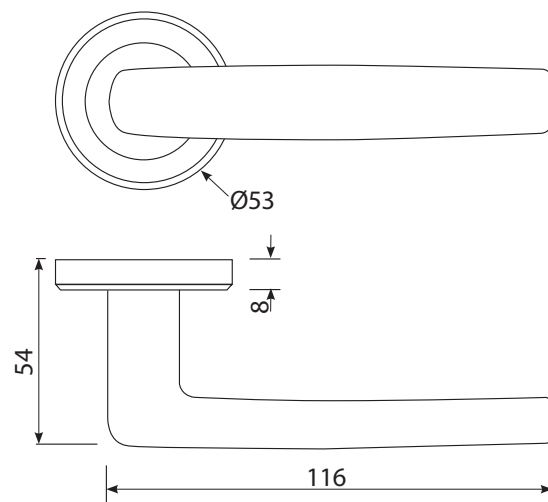

Levers

C3108 Lever on Round Rose

Lever on sprung covered rose.

Suitable for light commercial and residential use.

Bolt through fittings & wood screws supplied.

Finish: DSS