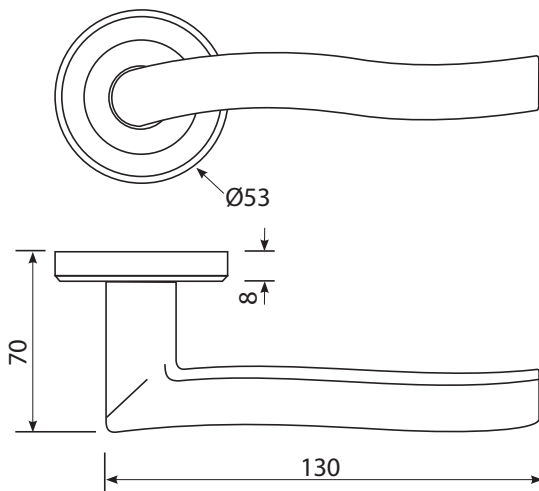

Pull Handles: Single bolt through, single face fix, and bolt through back to back pair.

Spindles

Levers: 8mm x 100mm grub screw

Bathroom

Turns: 5mm x 60mm

Levers

C2008 **Lever on Round Rose**

Solid lever on sprung covered rose.