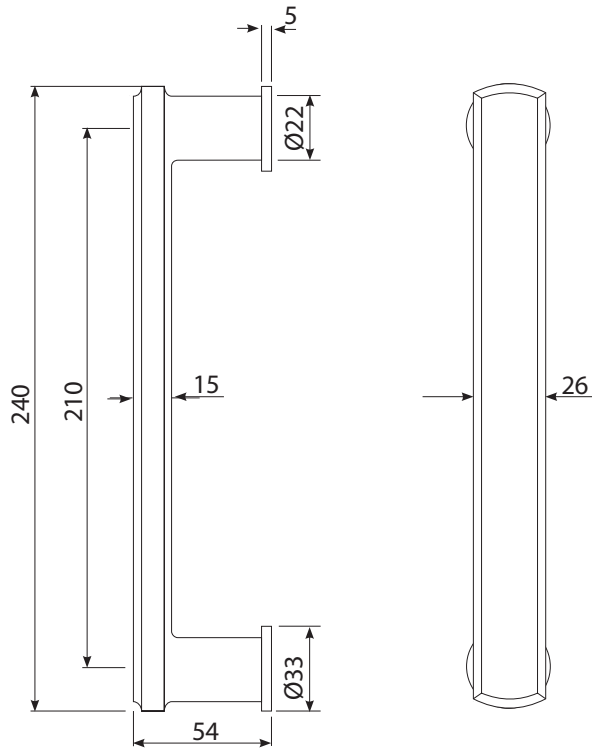

Pull Handles

P211 Solid Pull Handle

235mm solid pull handle

Single bolt through

Suitable for heavy commercial and residential use.

Finish: DSS

P213 Solid Pull Handle

As above

Back to back pair

Finish: DSS