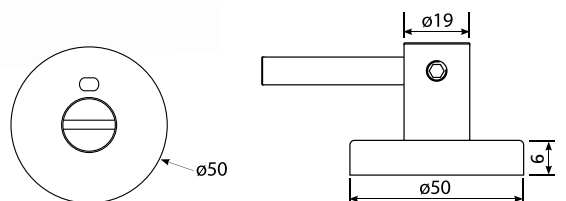

A9706

6mm Disabled bathroom Snib
and release indicator
Concealed fix
Wood screws supplied
Finish: SSS, PSS