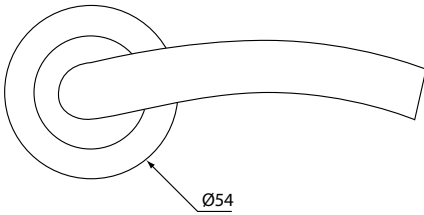

Change of Product Specifications

As a result of continuous improvements to our products, we reserve the right to alter standard product specifications and dimensions without prior notice.

B50

Curved lever on 6mm sprung covered rose

Fully removable rose for ease of fitting

Bolt through fixings and
wood screws supplied

Finish: SSS, PSS

Levers

B51

Curved lever on 6mm sprung covered rose

Fully removable rose for ease of fitting

Bolt through fixings and wood screws supplied