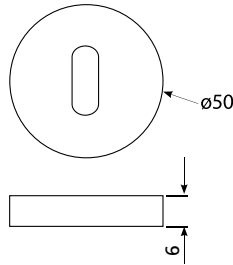

Fully removable rose for ease of fitting

Bolt through fixings and
wood screws supplied

Finish: SSS, PSS

Levers

B51

Curved lever on 6mm sprung covered rose

Fully removable rose for ease of fitting

Bolt through fixings and wood screws supplied

Finish: SSS, PSS

B52

Lever on 6mm sprung covered rose
Fully removable rose for ease of fitting

Bolt through fixings and
wood screws supplied

Finish: SSS, PSS

Escutcheons

A8306

6mm Standard keyhole escutcheon
Concealed fix
Wood screws supplied
Finish: SSS, PSS

A8406

6mm Oval escutcheon
Concealed fix
Wood screws supplied
Finish: SSS, PSS

A8506

6mm Euro profile escutcheon
Concealed fix
Wood screws supplied
Finish: SSS, PSS

Thumb Turns

A9606

6mm Bathroom Snib
and release indicator
Concealed fix
Wood screws supplied
Finish: SSS, PSS