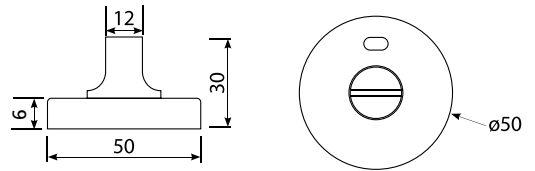

A8406

6mm Oval escutcheon
Concealed fix
Wood screws supplied
Finish: SSS, PSS

A8506

6mm Euro profile escutcheon
Concealed fix
Wood screws supplied
Finish: SSS, PSS

Thumb Turns

A9606

6mm Bathroom Snib
and release indicator
Concealed fix
Wood screws supplied
Finish: SSS, PSS