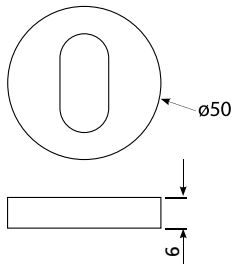

Finish: SSS, PSS

B52

Lever on 6mm sprung covered rose
Fully removable rose for ease of fitting

Bolt through fixings and
wood screws supplied

Finish: SSS, PSS

Escutcheons

A8306

6mm Standard keyhole escutcheon
Concealed fix
Wood screws supplied
Finish: SSS, PSS

A8406

6mm Oval escutcheon
Concealed fix
Wood screws supplied
Finish: SSS, PSS

A8506

6mm Euro profile escutcheon
Concealed fix
Wood screws supplied
Finish: SSS, PSS

Thumb Turns

A9606

6mm Bathroom Snib
and release indicator
Concealed fix
Wood screws supplied
Finish: SSS, PSS