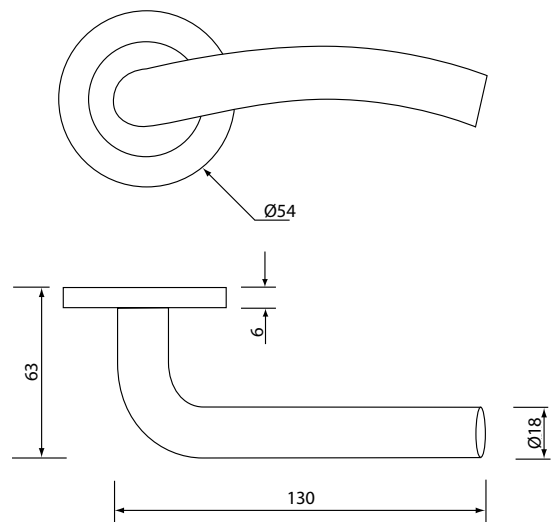

Change of Product Specifications

As a result of continuous improvements to our products, we reserve the right to alter standard product specifications and dimensions without prior notice.

B50

Curved lever on 6mm sprung covered rose