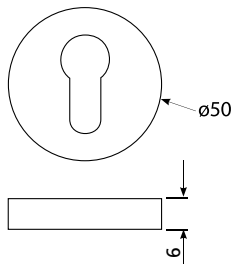

Fully removable rose for ease of fitting

Bolt through fixings and
wood screws supplied

Finish: SSS, PSS

Levers

B51

Curved lever on 6mm sprung covered rose

Fully removable rose for ease of fitting

Bolt through fixings and wood screws supplied

Finish: SSS, PSS

B52

Lever on 6mm sprung covered rose
Fully removable rose for ease of fitting

Bolt through fixings and
wood screws supplied

Finish: SSS, PSS

Escutcheons

A8306

6mm Standard keyhole escutcheon
Concealed fix
Wood screws supplied
Finish: SSS, PSS

A8406

6mm Oval escutcheon
Concealed fix
Wood screws supplied
Finish: SSS, PSS

A8506

6mm Euro profile escutcheon
Concealed fix
Wood screws supplied
Finish: SSS, PSS

Thumb Turns

A9606

6mm Bathroom Snib
and release indicator
Concealed fix
Wood screws supplied
Finish: SSS, PSS