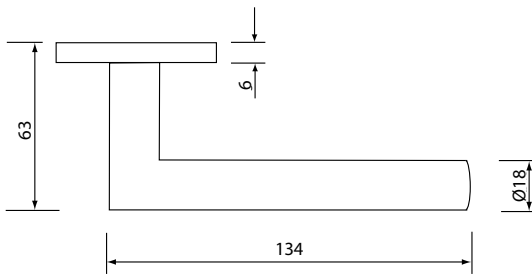

Levers

B51

Curved lever on 6mm sprung covered rose

Fully removable rose for ease of fitting

Bolt through fixings and wood screws supplied

Finish: SSS, PSS