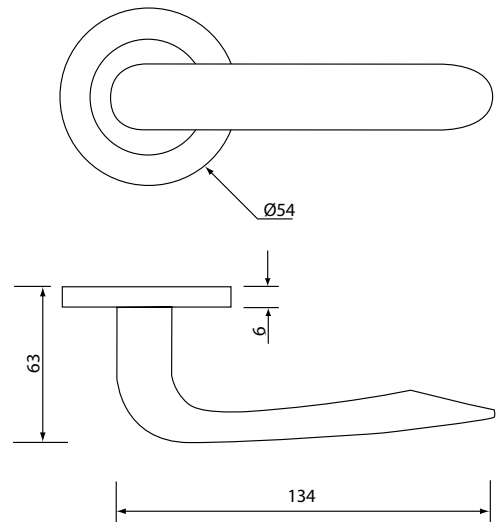

Change of Product Specifications

As a result of continuous improvements to our products, we reserve the right to alter standard product specifications and dimensions without prior notice.

B50

Curved lever on 6mm sprung covered rose

Fully removable rose for ease of fitting

Bolt through fixings and
wood screws supplied

Finish: SSS, PSS

Levers

B51

Curved lever on 6mm sprung covered rose

Fully removable rose for ease of fitting

Bolt through fixings and wood screws supplied

Finish: SSS, PSS

B52

Lever on 6mm sprung covered rose
Fully removable rose for ease of fitting

Bolt through fixings and
wood screws supplied

Finish: SSS, PSS

Escutcheons

A8306

6mm Standard keyhole escutcheon
Concealed fix
Wood screws supplied
Finish: SSS, PSS