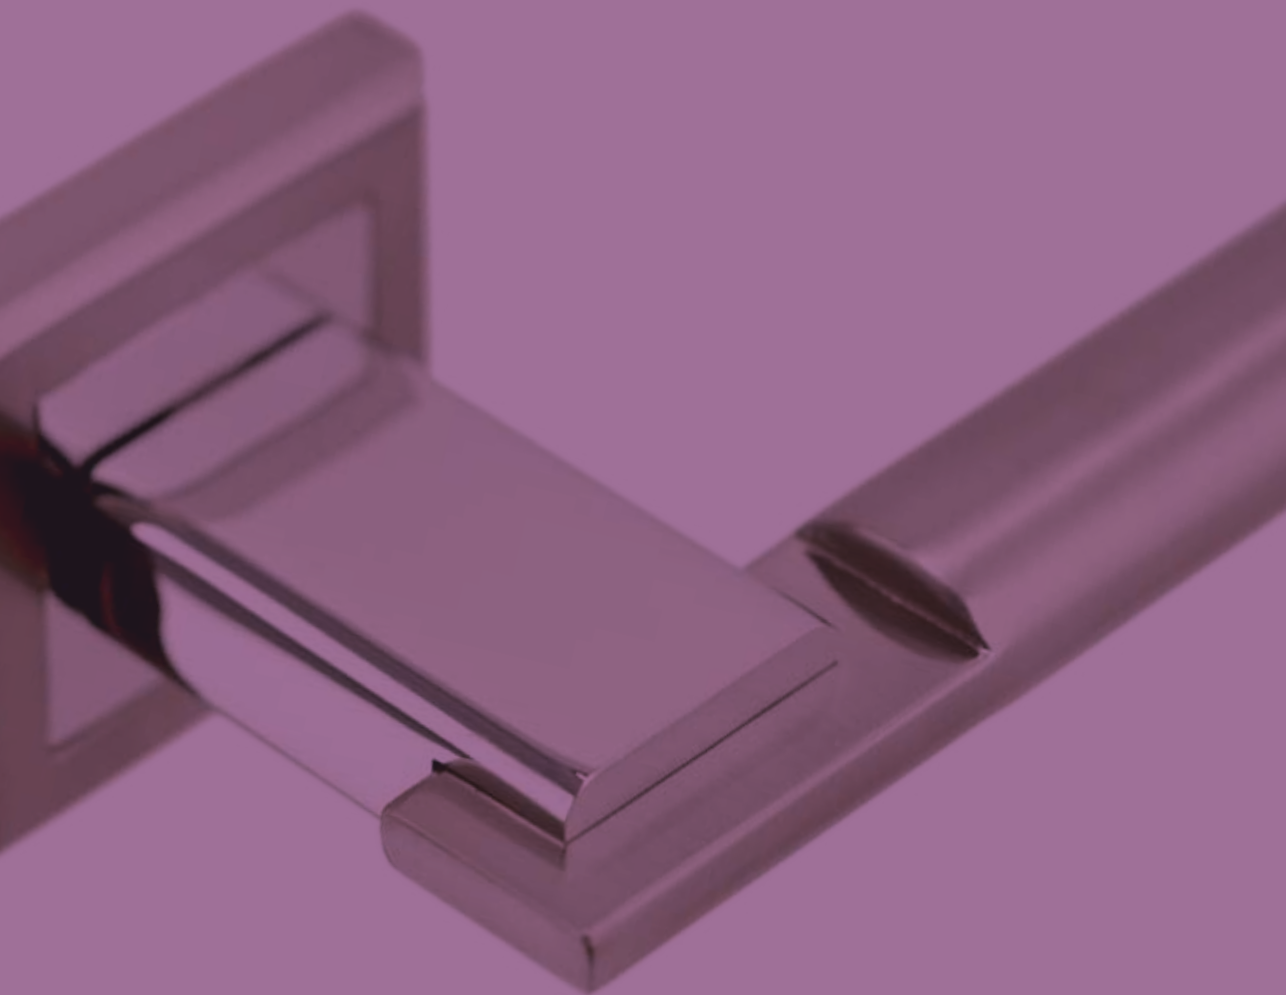

Access Hardware Ltd

Architectural Hardware

————— *E Series* —————

Stylishly Simple

PRODUCT | RANGE

Introduction

Access Hardware presents a beautifully designed range of square rose lever handles, competitively priced and engineered to a high standard from zinc alloy.

Finish

DZ (Duo zinc) – Mixed polished and satin chrome plate.

Change of Product Specifications

As a result of continuous improvements to our products, we reserve the right to alter standard product specifications and dimensions without prior notice.

E60

Curved designer lever on 10mm sprung square rose

Fully removable cover rose for ease of fitting

Bolt through fixings and wood screws supplied

Finish: DZ

E61

Cubed designer lever on 10mm sprung square rose
 Fully removable cover rose for ease of fitting
 Bolt through fixings and wood screws supplied
Finish: DZ

E62

Straight designer lever on 10mm sprung square rose
 Fully removable cover rose for ease of fitting
 Bolt through fixings and wood screws supplied
Finish: DZ

Escutcheons

E83

10mm Square Standard keyhole escutcheon
 Concealed fix
 Wood screws supplied
Finish: DZ