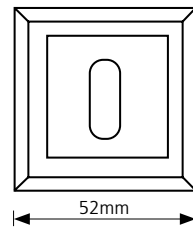

E62

Straight designer lever on 10mm sprung square rose
 Fully removable cover rose for ease of fitting
 Bolt through fixings and wood screws supplied
Finish: DZ

Escutcheons

E83

10mm Square Standard keyhole escutcheon
 Concealed fix
 Wood screws supplied
Finish: DZ