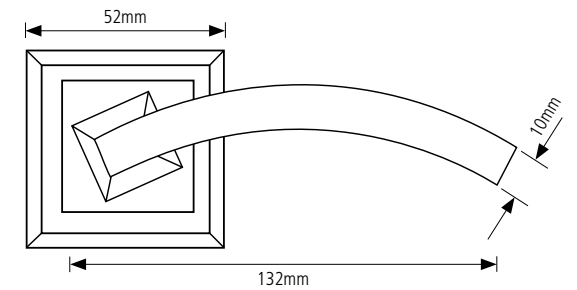

E60

Curved designer lever on 10mm sprung square rose

Fully removable cover rose for ease of fitting

Bolt through fixings and wood screws supplied

Finish: DZ

E61

Cubed designer lever on 10mm sprung square rose
 Fully removable cover rose for ease of fitting
 Bolt through fixings and wood screws supplied
Finish: DZ