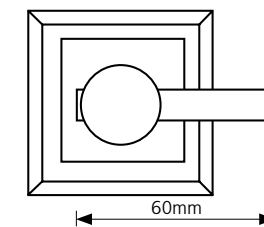

E62

Straight designer lever on 10mm sprung square rose
 Fully removable cover rose for ease of fitting
 Bolt through fixings and wood screws supplied
Finish: DZ

Escutcheons

E83

10mm Square Standard keyhole escutcheon
 Concealed fix
 Wood screws supplied
Finish: DZ

E85

10mm Square Euro Profile escutcheon
 Concealed fix
 Wood screws supplied
Finish: DZ

Thumbturns

E90

10mm Bathroom Snib and release without indicator
 Concealed fix
 Wood screws supplied
Finish: DZ

E97

10mm Disabled Bathroom Snib and release indicator
 Concealed fix
 Wood screws supplied
Finish: DZ