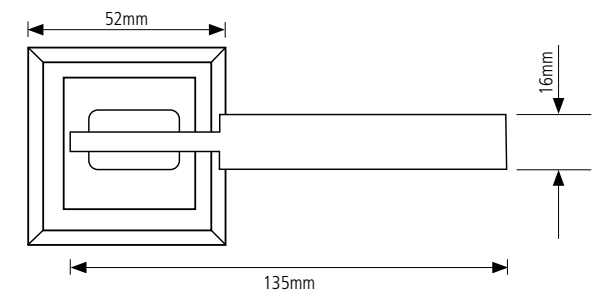

E60

Curved designer lever on 10mm sprung square rose

Fully removable cover rose for ease of fitting

Bolt through fixings and wood screws supplied

Finish: DZ

E61

Cubed designer lever on 10mm sprung square rose
 Fully removable cover rose for ease of fitting
 Bolt through fixings and wood screws supplied
Finish: DZ

E62

Straight designer lever on 10mm sprung square rose
 Fully removable cover rose for ease of fitting
 Bolt through fixings and wood screws supplied
Finish: DZ

Escutcheons

E83

10mm Square Standard keyhole escutcheon
 Concealed fix
 Wood screws supplied
Finish: DZ