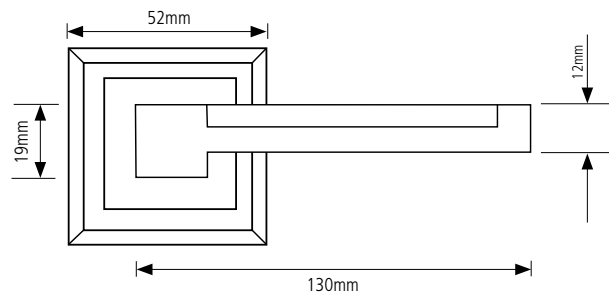

E60

Curved designer lever on 10mm sprung square rose

Fully removable cover rose for ease of fitting

Bolt through fixings and wood screws supplied

Finish: DZ

E61

Cubed designer lever on 10mm sprung square rose
 Fully removable cover rose for ease of fitting
 Bolt through fixings and wood screws supplied
Finish: DZ

E62

Straight designer lever on 10mm sprung square rose
 Fully removable cover rose for ease of fitting
 Bolt through fixings and wood screws supplied
Finish: DZ

Escutcheons

E83

10mm Square Standard keyhole escutcheon
 Concealed fix
 Wood screws supplied
Finish: DZ