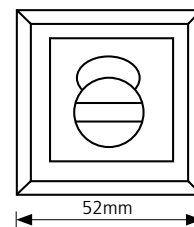

E62

Straight designer lever on 10mm sprung square rose
 Fully removable cover rose for ease of fitting
 Bolt through fixings and wood screws supplied
Finish: DZ

Escutcheons

E83

10mm Square Standard keyhole escutcheon
 Concealed fix
 Wood screws supplied
Finish: DZ

E85

10mm Square Euro Profile escutcheon
 Concealed fix
 Wood screws supplied
Finish: DZ

Thumbturns

E90

10mm Bathroom Snib and release without indicator
 Concealed fix
 Wood screws supplied
Finish: DZ

E97

10mm Disabled Bathroom Snib and release indicator
 Concealed fix
 Wood screws supplied
Finish: DZ