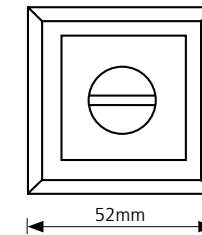

E85

10mm Square Euro Profile escutcheon
 Concealed fix
 Wood screws supplied
Finish: DZ

Thumbturns

E90

10mm Bathroom Snib and release without indicator
 Concealed fix
 Wood screws supplied
Finish: DZ

E97

10mm Disabled Bathroom Snib and release indicator
 Concealed fix
 Wood screws supplied
Finish: DZ