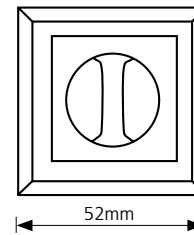

E60

Curved designer lever on 10mm sprung square rose

Fully removable cover rose for ease of fitting

Bolt through fixings and wood screws supplied

Finish: DZ

E61

Cubed designer lever on 10mm sprung square rose
 Fully removable cover rose for ease of fitting
 Bolt through fixings and wood screws supplied
Finish: DZ

E62

Straight designer lever on 10mm sprung square rose
 Fully removable cover rose for ease of fitting
 Bolt through fixings and wood screws supplied
Finish: DZ

Escutcheons

E83

10mm Square Standard keyhole escutcheon
 Concealed fix
 Wood screws supplied
Finish: DZ

E85

10mm Square Euro Profile escutcheon
 Concealed fix
 Wood screws supplied
Finish: DZ

Thumbturns

E90

10mm Bathroom Snib and release without indicator
 Concealed fix
 Wood screws supplied
Finish: DZ

E97

10mm Disabled Bathroom Snib and release indicator
 Concealed fix
 Wood screws supplied
Finish: DZ