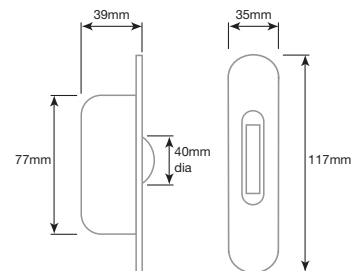

JV4201PB
JV4201PC
JV4201SC

JV4201K
2 KEY PACK

SASH LIFT

JV84PB 50mm
JV84PC 50mm
JV84SC 50mm
JV84SN 50mm

SASH HANDLE

JV194APB 100mm
JV194BPB 125mm
JV194CPB 150mm
JV194APC 100mm
JV194BPC 125mm
JV194CPC 150mm
JV194ASC 100mm
JV194BSC 125mm
JV194CSC 150mm

SASH PULLEY ZINC PLATED FACE & NYLON ROLLER

J992BZP

SASH PULLEY BRASS ROLLER

J993BPC
J994BSC
J995BPB

FANLIGHT CATCH

56mm x 36mm

JV1976PB
JV1976PC
JV1976SC

FANLIGHT CATCH

63mm

JV950PB
JV950PC
JV950SC

SASH PULLEY-BRASS ROLLER RADIUSED FACEPLATE

J996PB
J996PC
J996SC