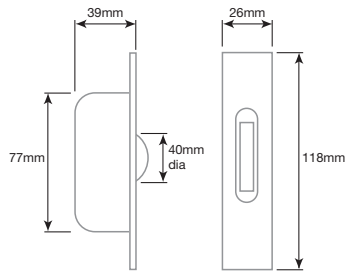

SASH PULLEY ZINC PLATED FACE & NYLON ROLLER