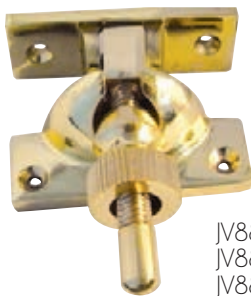

Handle 100mm Projection 37mm

JV308PB
 JV308PC
 JV308SC

WINDOW FURNITURE

WINDOW STAY

- JV44APB 200mm
- JV44SPB 250mm
- JV44BPB 300mm
- JV44APC 200mm
- JV44SPC 250mm
- JV44BPC 300mm
- JV44ASC 200mm
- JV44SSC 250mm
- JV44BSC 300mm

SLIDING SCREW DOWN STAY

- JV150PB 250mm
- JV151PB 305mm

CASEMENT FASTENER

Handle 105mm Projection 33mm

- JV301PB
- JV301PC
- JV301SC

CASEMENT FASTENER

Handle 100mm Projection 34mm

- JV45RPB
- JV45RPC
- JV45RSC

WINDOW FURNITURE

BRIGHTON FASTENER

JV88PB 55mm
JV88PC 55mm
JV88SC 55mm
JV88SN 55mm

HEAVY BRIGHTON FASTENER

JV4288PB 58mm
JV4288PC 58mm
JV4288SC 58mm

LOCKABLE BRIGHTON SASH FASTENER

JV88LPB 58mm
JV88LPC 58mm
JV88LSC 58mm
JV88LSN 58mm

SASH FASTENER

JV83PB 70mm
JV83PC 70mm
JV83SC 70mm

HEAVY QUADRANT SASH FASTENER

JV4200PB 70mm
JV4200PC 70mm
JV4200SC 70mm

LOCKABLE QUADRANT SASH FASTENER

JV4200LPB 70mm
JV4200LPC 70mm
JV4200LSC 70mm

NARROW FITCH FASTENER NON LOCKING