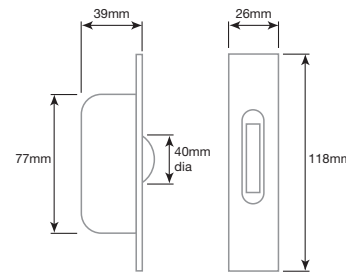

JV4201PB
JV4201PC
JV4201SC

JV4201K
2 KEY PACK

SASH LIFT

JV84PB 50mm
JV84PC 50mm
JV84SC 50mm
JV84SN 50mm

SASH HANDLE

JV194APB 100mm
JV194BPB 125mm
JV194CPB 150mm
JV194APC 100mm
JV194BPC 125mm
JV194CPC 150mm
JV194ASC 100mm
JV194BSC 125mm
JV194CSC 150mm

SASH PULLEY ZINC PLATED FACE & NYLON ROLLER

J992BZP

SASH PULLEY BRASS ROLLER

J993BPC
J994BSC
J995BPB

FANLIGHT CATCH

56mm x 36mm

JV1976PB
JV1976PC
JV1976SC

FANLIGHT CATCH