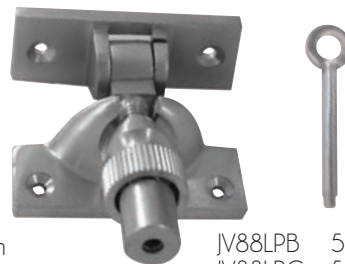

SLIDING SCREW DOWN STAY

- JV150PB 250mm
- JV151PB 305mm

CASEMENT FASTENER

Handle 105mm Projection 33mm

- JV301PB
- JV301PC
- JV301SC

CASEMENT FASTENER

Handle 100mm Projection 34mm

- JV45RPB
- JV45RPC
- JV45RSC

WINDOW FURNITURE

BRIGHTON FASTENER

JV88PB 55mm
JV88PC 55mm
JV88SC 55mm
JV88SN 55mm

HEAVY BRIGHTON FASTENER

JV4288PB 58mm
JV4288PC 58mm
JV4288SC 58mm

LOCKABLE BRIGHTON SASH FASTENER

JV88LPB 58mm
JV88LPC 58mm
JV88LSC 58mm
JV88LSN 58mm

SASH FASTENER

JV83PB 70mm
JV83PC 70mm
JV83SC 70mm

HEAVY QUADRANT SASH FASTENER

JV4200PB 70mm
JV4200PC 70mm
JV4200SC 70mm

LOCKABLE QUADRANT SASH FASTENER

JV4200LPB 70mm
JV4200LPC 70mm
JV4200LSC 70mm

NARROW FITCH FASTENER NON LOCKING