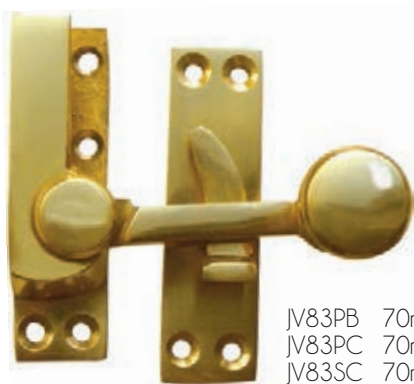

SLIDING SCREW DOWN STAY

- JV150PB 250mm
- JV151PB 305mm

CASEMENT FASTENER

Handle 105mm Projection 33mm

- JV301PB
- JV301PC
- JV301SC

CASEMENT FASTENER

Handle 100mm Projection 34mm

- JV45RPB
- JV45RPC
- JV45RSC

WINDOW FURNITURE

BRIGHTON FASTENER

JV88PB 55mm
JV88PC 55mm
JV88SC 55mm
JV88SN 55mm

HEAVY BRIGHTON FASTENER

JV4288PB 58mm
JV4288PC 58mm
JV4288SC 58mm

LOCKABLE BRIGHTON SASH FASTENER

JV88LPB 58mm
JV88LPC 58mm
JV88LSC 58mm
JV88LSN 58mm

SASH FASTENER

JV83PB 70mm
JV83PC 70mm
JV83SC 70mm

HEAVY QUADRANT SASH FASTENER

JV4200PB 70mm
JV4200PC 70mm
JV4200SC 70mm

LOCKABLE QUADRANT SASH FASTENER

JV4200LPB 70mm
JV4200LPC 70mm
JV4200LSC 70mm

NARROW FITCH FASTENER NON LOCKING