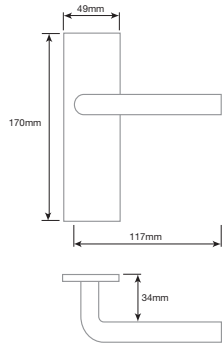

PEWTER ANTIQUE

ROYAL

bathroom
PEW400B