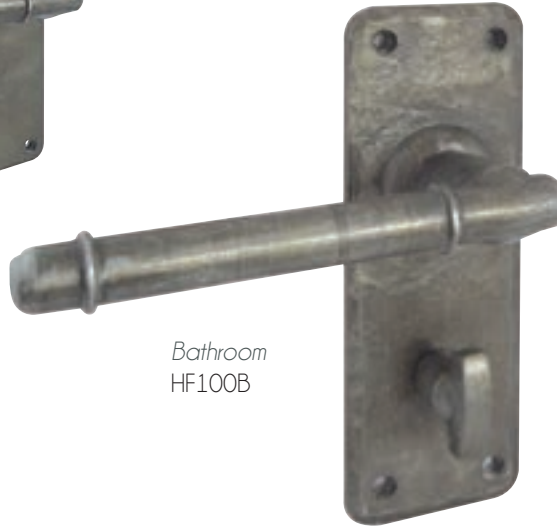

Bathroom
HF100B