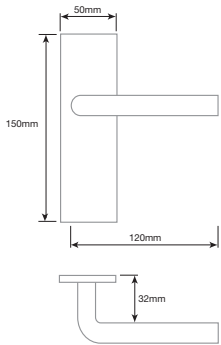

Bathroom
HF200B