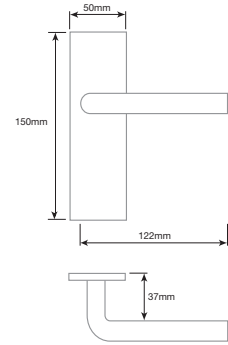

Bathroom
HF100B