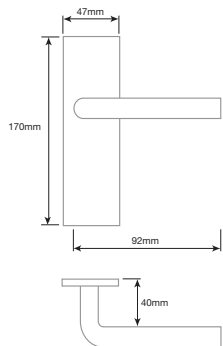

Lockset
PEW300