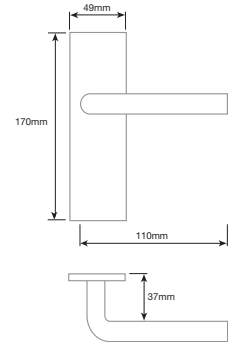

Bathroom
PEW500B