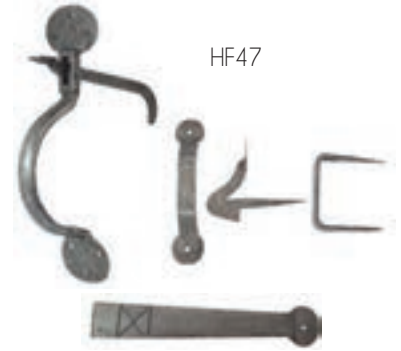

HF20
200mm

HF21
250mm

HF22
300mm

CASEMENT FASTENER

HF19M
Height 105mm
Projection 33mm

CABINET HANDLE

HF66 125mm
HF67 170mm

HAT & COAT HOOK

HF16
Height 134mm
Projection 47mm

PULL HANDLE

HF58
Height 265mm

HANDFORGED PEWTER FURNITURE

GATE LATCH

HF48
Plate 150 x 102mm

THUMB LATCH

HF47

HINGES

HF26 305mm
HF28 375mm

CABINET LATCH

HF50
Diameter 72mm

STRAIGHT BOLT

HF25 100mm

NECKED BOLT

HF24 100mm