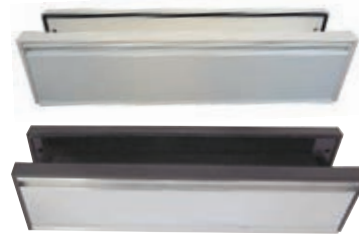

JW79LSC

JW79LPB

JW79LWH

JW79LPC

PVCu FURNITURE

TELESCOPIC LETTERPLATE

JW80S SILVER
JW80G GOLD
JW80WH WHITE

Letterplate with brush seal.
Sleeved to suit doors 38 to 65mm