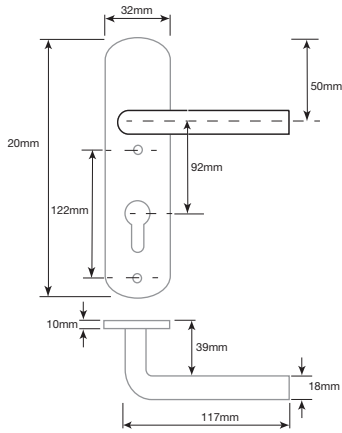

PVCu FURNITURE FOR WINDOWS

LOCKSETS FOR PVCu & WOODEN DOORS

JEDGO
collection

JW70SC