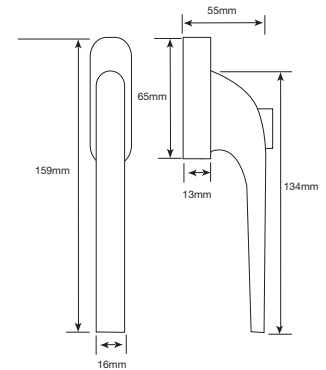

JW79LSC

JW79LPB

JW79LWH

JW79LPC

PVCu FURNITURE

TELESCOPIC LETTERPLATE

JW80S SILVER
JW80G GOLD
JW80WH WHITE

Letterplate with brush seal.
Sleeved to suit doors 38 to 65mm

Size 295mm x 71mm
Aperture 256mm x 38mm
Fixing centres 27mm x 6mm

TELESCOPIC LETTERPLATE BLACK ANTIQUE

JAB113

Size 274mm x 71mm
Aperture 230mm x 41mm
Fixing centres 243mm
Sleeve width 45mm to 75mm

nb. We do not recommend pre cutting of doors as sizes are approximate and may differ to those shown.

LOCKING ESPAGNOLETTE FASTENER BLACK ANTIQUE

Handle 100mm
Projection 35mm
Spindle 35mm
fixing centres 43mm

JAB19E-LH

JAB19E-RH

RH pictured

LOCKING ESPAGNOLETTE FASTENER PEWTER

Handle 100mm
Projection 35mm
Spindle 35mm
fixing centres 43mm