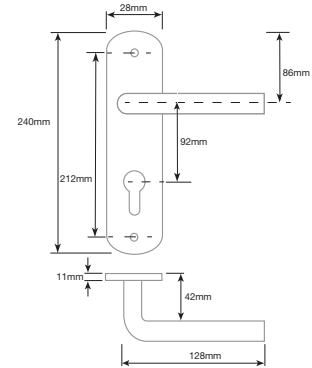

LOCKSETS FOR PVCu & WOODEN DOORS BLACK ANTIQUE

JAB700