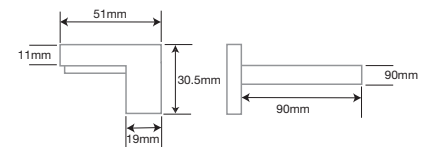

Chain Retainer 52mm x 20mm
Plate 84mm x 35mm
Chain 200mm

J3001PB
J3001PC
J3001SC

Chain Retainer 60mm x 13mm
Angle Plate 45mm x 32mm x 38mm
Chain 200mm

J3002PB
J3002PC
J3002SC

J3003PB
J3003PC
J3003SC
J3003SN