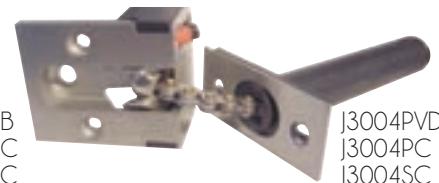

Chain Retainer 52mm x 20mm
Plate 84mm x 35mm
Chain 200mm

J3001PB
J3001PC
J3001SC

Chain Retainer 60mm x 13mm
Angle Plate 45mm x 32mm x 38mm
Chain 200mm

J3002PB
J3002PC
J3002SC

J3003PB
J3003PC
J3003SC
J3003SN