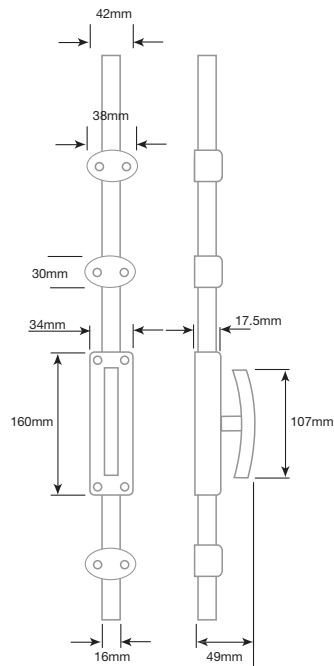

JV2000PB

SPARES FOR JV2000PC

MECHANISM ONLY	JV2000MPC
BARS ONLY (PAIR)	JV2000BOPC
CENTRES GUIDES (EACH)	JV1000CGPC
END GUIDES (PAIR)	JV1000EGPC
ANGLE PLATES (PAIR)	JV1000APPC
FLAT PLATES (PAIR)	JV1000FPPC
70 x 30mm CYLINDER ONLY	JV2002PC

JV2000PC

SPARES FOR JV2000SC

MECHANISM ONLY	JV2000MSC
BARS ONLY (PAIR)	JV2000BOSC
CENTRES GUIDES (EACH)	JV1000CGSC
END GUIDES (PAIR)	JV1000EGSC
ANGLE PLATES (PAIR)	JV1000APSC
FLAT PLATES (PAIR)	JV1000FPSC
70 x 30mm CYLINDER ONLY	JV2002SC

JV2000SC

ESPAGNOLETTE BOLTS

C/W LOCKING ATTACHMENT TO SUIT MAXIMUM HEIGHT 3000mm

JV617PB

JV617PC

JV617SC

JV633PC

JV633SC

JV633PB

ESPAÑOLETTE BOLTS

C/W LOCKING ATTACHMENT TO SUIT MAXIMUM HEIGHT 3000mm

JV3400PC

JV3400PB

JV3400SC

JV662PC

JV662PB