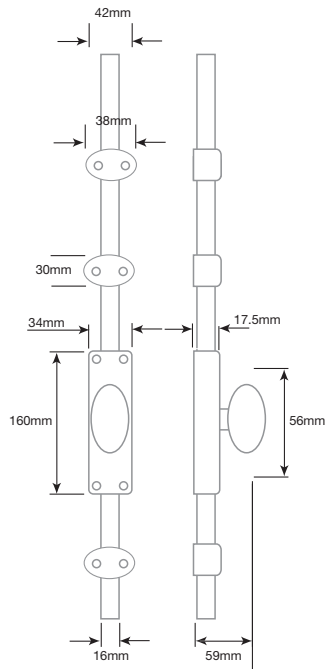

JV2000PB

SPARES FOR JV2000PC

MECHANISM ONLY	JV2000MPC
BARS ONLY (PAIR)	JV2000BOPC
CENTRES GUIDES (EACH)	JV1000CGPC
END GUIDES (PAIR)	JV1000EGPC
ANGLE PLATES (PAIR)	JV1000APPC
FLAT PLATES (PAIR)	JV1000FPPC
70 x 30mm CYLINDER ONLY	JV2002PC

JV2000PC

SPARES FOR JV2000SC

MECHANISM ONLY	JV2000MSC
BARS ONLY (PAIR)	JV2000BOSC
CENTRES GUIDES (EACH)	JV1000CGSC
END GUIDES (PAIR)	JV1000EGSC
ANGLE PLATES (PAIR)	JV1000APSC
FLAT PLATES (PAIR)	JV1000FPSC
70 x 30mm CYLINDER ONLY	JV2002SC

JV2000SC

ESPAGNOLETTE BOLTS

C/W LOCKING ATTACHMENT TO SUIT MAXIMUM HEIGHT 3000mm

JV617PB

JV617PC

JV617SC

JV633PC

JV633SC

JV633PB

ESPAÑOLETTE BOLTS

C/W LOCKING ATTACHMENT TO SUIT MAXIMUM HEIGHT 3000mm

JV3400PC

JV3400PB

JV3400SC

JV662PC

JV662PB