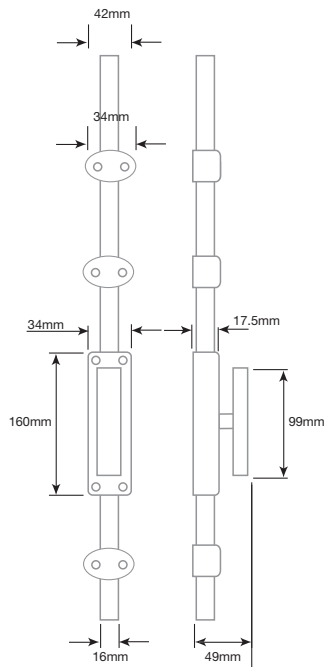

JV2000PB

SPARES FOR JV2000PC

MECHANISM ONLY	JV2000MPC
BARS ONLY (PAIR)	JV2000BOPC
CENTRES GUIDES (EACH)	JV1000CGPC
END GUIDES (PAIR)	JV1000EGPC
ANGLE PLATES (PAIR)	JV1000APPC
FLAT PLATES (PAIR)	JV1000FPPC
70 x 30mm CYLINDER ONLY	JV2002PC

JV2000PC

SPARES FOR JV2000SC

MECHANISM ONLY	JV2000MSC
BARS ONLY (PAIR)	JV2000BOSC
CENTRES GUIDES (EACH)	JV1000CGSC
END GUIDES (PAIR)	JV1000EGSC
ANGLE PLATES (PAIR)	JV1000APSC
FLAT PLATES (PAIR)	JV1000FPSC
70 x 30mm CYLINDER ONLY	JV2002SC

JV2000SC

ESPAGNOLETTE BOLTS

C/W LOCKING ATTACHMENT TO SUIT MAXIMUM HEIGHT 3000mm

JV617PB

JV617PC

JV617SC

JV633PC

JV633SC

JV633PB

ESPAÑOLETTE BOLTS

C/W LOCKING ATTACHMENT TO SUIT MAXIMUM HEIGHT 3000mm

JV3400PC

JV3400PB

JV3400SC

JV662PC

JV662PB