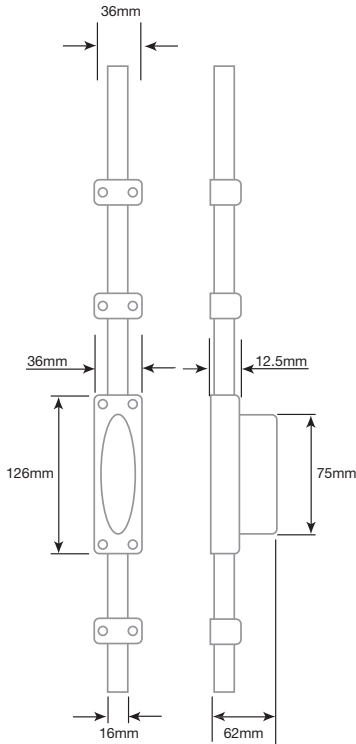

LOCKING ESPAGNOLETTE BOLTS

For use on either doors or windows our espagnolette bolts are available in a range of styles and finishes.

LOCKING ESPAGNOLETTE BOLTS

C/W Locking Attachment To Suit Maximum Door Height 3000mm

SPARES FOR JV1000PC

MECHANISM ONLY	JV1000MPC
BARS ONLY (PAIR)	JV1000BOPC
CENTRE GUIDES (EACH)	JV1000CGPC
END GUIDES (PAIR)	JV1000EGPC
ANGLE PLATES (PAIR)	JV1000APPC
FLAT PLATES (PAIR)	JV1000FPPC

JV1000PC

SPARES FOR JV1000SC

MECHANISM ONLY	JV1000MSC
BARS ONLY (PAIR)	JV1000BOSC
CENTRE GUIDES (EACH)	JV1000CGSC
END GUIDES (PAIR)	JV1000EGSC
ANGLE PLATES (PAIR)	JV1000APSC
FLAT PLATES (PAIR)	JV1000FPSC

JV1000SC

LOCKING ESPAGNOLETTE BOLTS

C/W Euro Profile Cylinder To Suit Maximum Door Height 3000mm

SPARES FOR JV2000PB

MECHANISM ONLY	JV2000MPB
BARS ONLY (PAIR)	JV2000BOPB
CENTRES GUIDES (EACH)	JV1000CGPB
END GUIDES (PAIR)	JV1000EGPB
ANGLE PLATES (PAIR)	JV1000APPB
FLAT PLATES (PAIR)	JV1000FPPB
70 x 30mm CYLINDER ONLY	JV2002PB