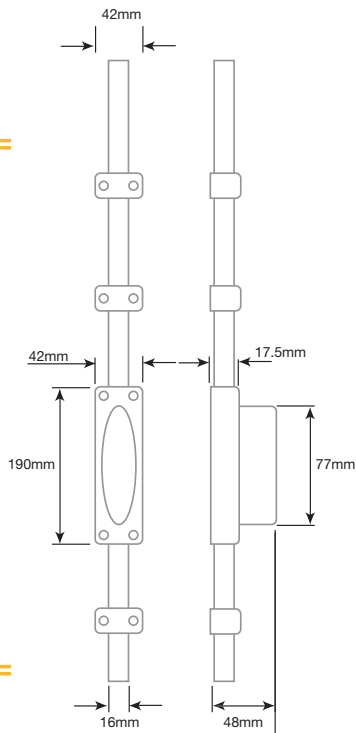

LOCKING ESPAGNOLETTE BOLTS

C/W Euro Profile Cylinder To Suit Maximum Door Height 3000mm

SPARES FOR JV2000PB

MECHANISM ONLY	JV2000MPB
BARS ONLY (PAIR)	JV2000BOPB
CENTRES GUIDES (EACH)	JV1000CGPB
END GUIDES (PAIR)	JV1000EGPB
ANGLE PLATES (PAIR)	JV1000APPB
FLAT PLATES (PAIR)	JV1000FPPB
70 x 30mm CYLINDER ONLY	JV2002PB

JV2000PB

SPARES FOR JV2000PC

MECHANISM ONLY	JV2000MPC
BARS ONLY (PAIR)	JV2000BOPC
CENTRES GUIDES (EACH)	JV1000CGPC
END GUIDES (PAIR)	JV1000EGPC
ANGLE PLATES (PAIR)	JV1000APPC
FLAT PLATES (PAIR)	JV1000FPPC
70 x 30mm CYLINDER ONLY	JV2002PC

JV2000PC

SPARES FOR JV2000SC

MECHANISM ONLY	JV2000MSC
BARS ONLY (PAIR)	JV2000BOSC
CENTRES GUIDES (EACH)	JV1000CGSC
END GUIDES (PAIR)	JV1000EGSC
ANGLE PLATES (PAIR)	JV1000APSC
FLAT PLATES (PAIR)	JV1000FPSC
70 x 30mm CYLINDER ONLY	JV2002SC

JV2000SC

ESPAGNOLETTE BOLTS

C/W LOCKING ATTACHMENT TO SUIT MAXIMUM HEIGHT 3000mm

JV617PB

JV617PC

JV617SC

JV633PC

JV633SC