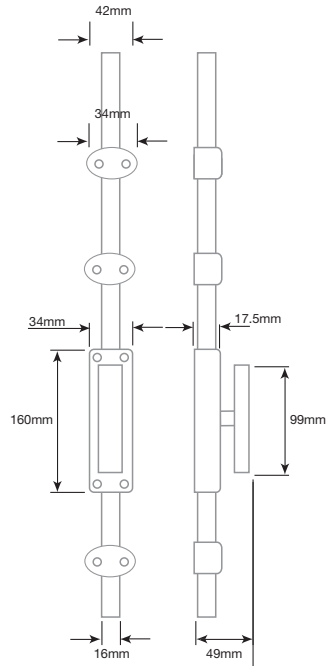

JV2000PB

SPARES FOR JV2000PC

MECHANISM ONLY	JV2000MPC
BARS ONLY (PAIR)	JV2000BOPC
CENTRES GUIDES (EACH)	JV1000CGPC
END GUIDES (PAIR)	JV1000EGPC
ANGLE PLATES (PAIR)	JV1000APPC
FLAT PLATES (PAIR)	JV1000FPPC
70 x 30mm CYLINDER ONLY	JV2002PC

JV2000PC

SPARES FOR JV2000SC

MECHANISM ONLY	JV2000MSC
BARS ONLY (PAIR)	JV2000BOSC
CENTRES GUIDES (EACH)	JV1000CGSC
END GUIDES (PAIR)	JV1000EGSC
ANGLE PLATES (PAIR)	JV1000APSC
FLAT PLATES (PAIR)	JV1000FPSC
70 x 30mm CYLINDER ONLY	JV2002SC

JV2000SC

ESPAGNOLETTE BOLTS

C/W LOCKING ATTACHMENT TO SUIT MAXIMUM HEIGHT 3000mm

JV617PB

JV617PC

JV617SC

JV633PC

JV633SC

JV633PB

ESPAÑOLETTE BOLTS

C/W LOCKING ATTACHMENT TO SUIT MAXIMUM HEIGHT 3000mm

JV3400PC

JV3400PB

JV3400SC

JV662PC

JV662PB