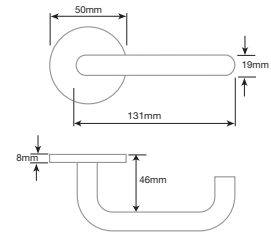

19MM ROUND BAR LEVER ON ROSE SATIN FINISH

2 PIECE SCREW ON ROSE

J4645B