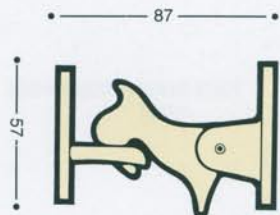

2111 DOOR STOP
• wall mounted in line
with face of lever, knob
or pull handle

2108 DOOR HOLDER
• door to wall mounted
• automatic latching
• manual release