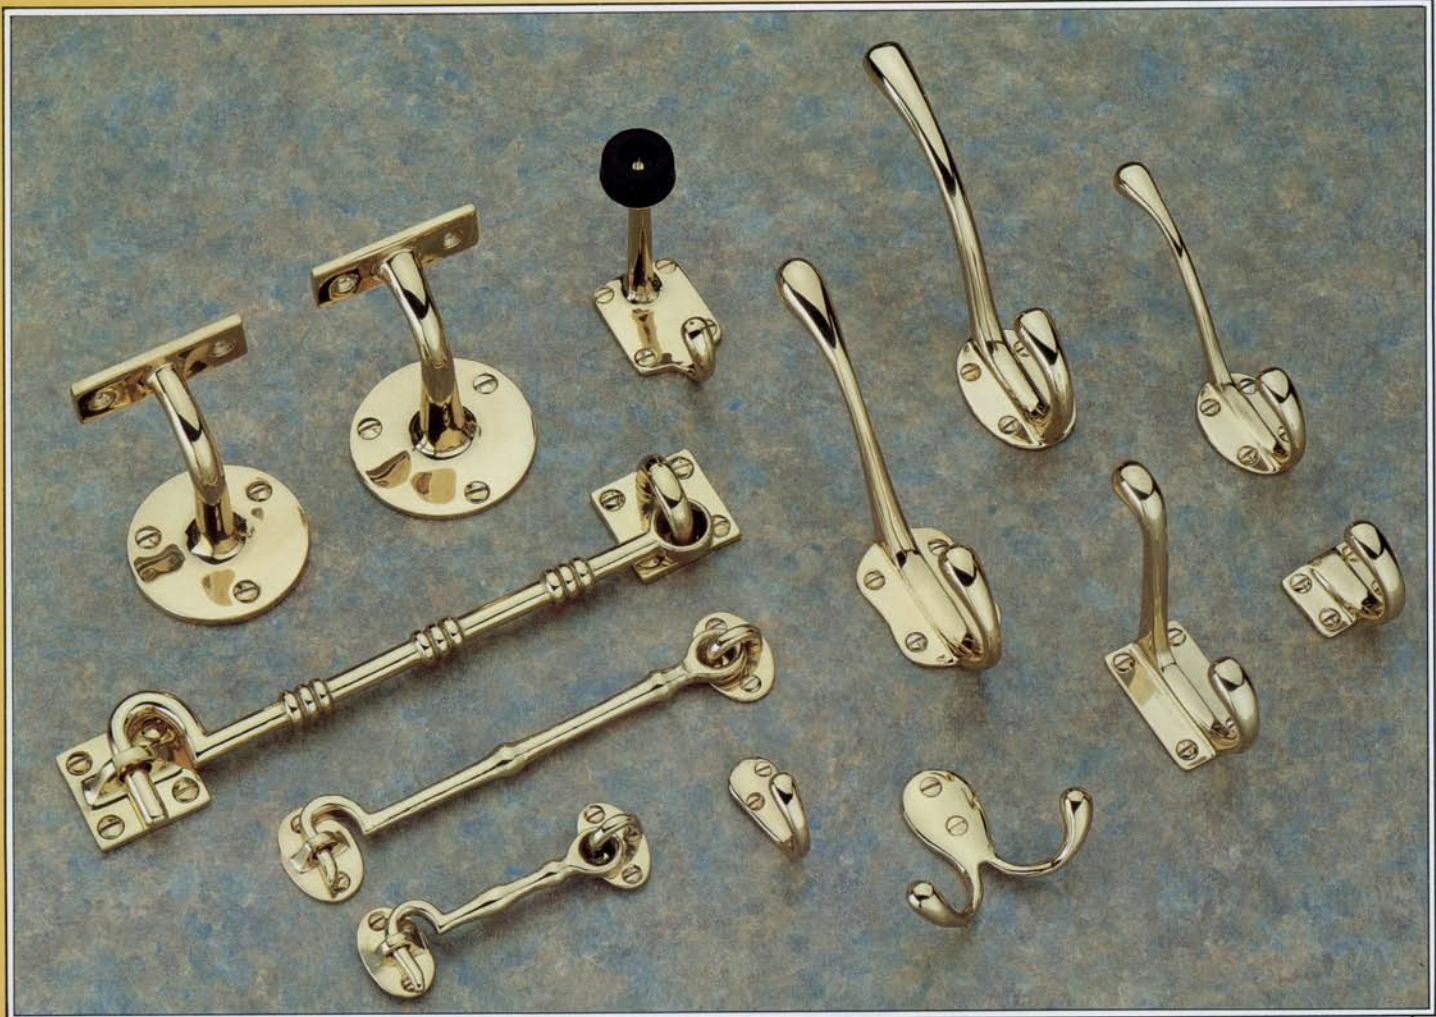

HOOKS & BRACKETS