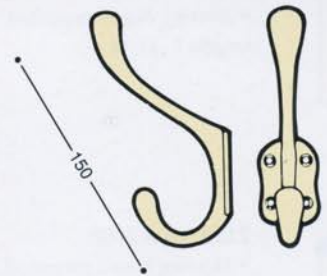

# HOOKS & BRACKETS

1319 HAT & COAT HOOK

6293 BUFFERED HAT & COAT HOOK

1301 DOUBLE WARDROBE HOOK

3189 HANDRAIL BRACKET  
lengths L : 65, 75

6271 WARDROBE HOOK

1286 WARDROBE HOOK  
lengths L : 38, 50, 63

1279 HAT & COAT HOOK  
lengths L : 120, 150

6289H HAT & COAT HOOK

0474 CABIN HOOK  
• medium duty  
lengths L : 51, 76, 102, 152

0476 CABIN HOOK  
• heavy duty  
lengths L : 76, 102, 152, 203, 254, 305

**0681 CUPBOARD KNOB**  
 • oval design  
 • face fixed with woodscrews  
 size S : 32, 38

**2469 CUPBOARD HANDLE**  
 • plain ring design

**1372 FLUSH RING**  
 diameter D : 38, 50

**0881 FLUSH RING**  
 sizes : 38 x 32  
 (L x W) 51 x 38  
 63 x 51

**1025 FLUSH SPRING CATCH**

**2470 CUPBOARD HANDLE**  
 • beaded ring design