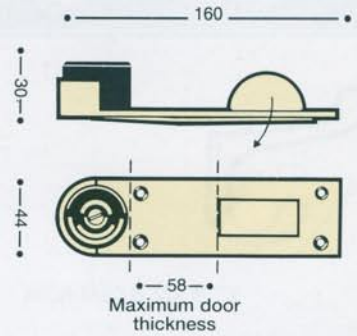

# DOOR STOPS AND HOLDERS

**2119 DOOR STOP**  
 • skirting board mounted  
 lengths L : 61, 74

**2120 DOOR STOP**  
 • skirting board mounted  
 lengths L : 64, 77

**2116 DOOR STOP**  
 • skirting board mounted

**2118 DOOR STOP**  
 • skirting board mounted  
 lengths L : 51, 63, 76

**2113 DOOR STOP**  
 • skirting board mounted

**2089 DOOR STOP**  
 • floor mounted

**2115 DOOR STOP**  
 • skirting board mounted

**2111 DOOR STOP**  
 • wall mounted in line  
 with face of lever, knob  
 or pull handle

**2112 DOOR STOP**  
 • floor mounted

**2112T DOOR STOP**  
 • floor mounted  
 • particularly suitable for  
 use with deep pile  
 carpets or stepped  
 thresholds

**2469 CUPBOARD HANDLE**  
 • plain ring design

**1372 FLUSH RING**  
 diameter D : 38, 50

**0881 FLUSH RING**  
 sizes : 38 x 32  
 (L x W) 51 x 38  
 63 x 51

**1025 FLUSH SPRING CATCH**

**2470 CUPBOARD HANDLE**  
 • beaded ring design